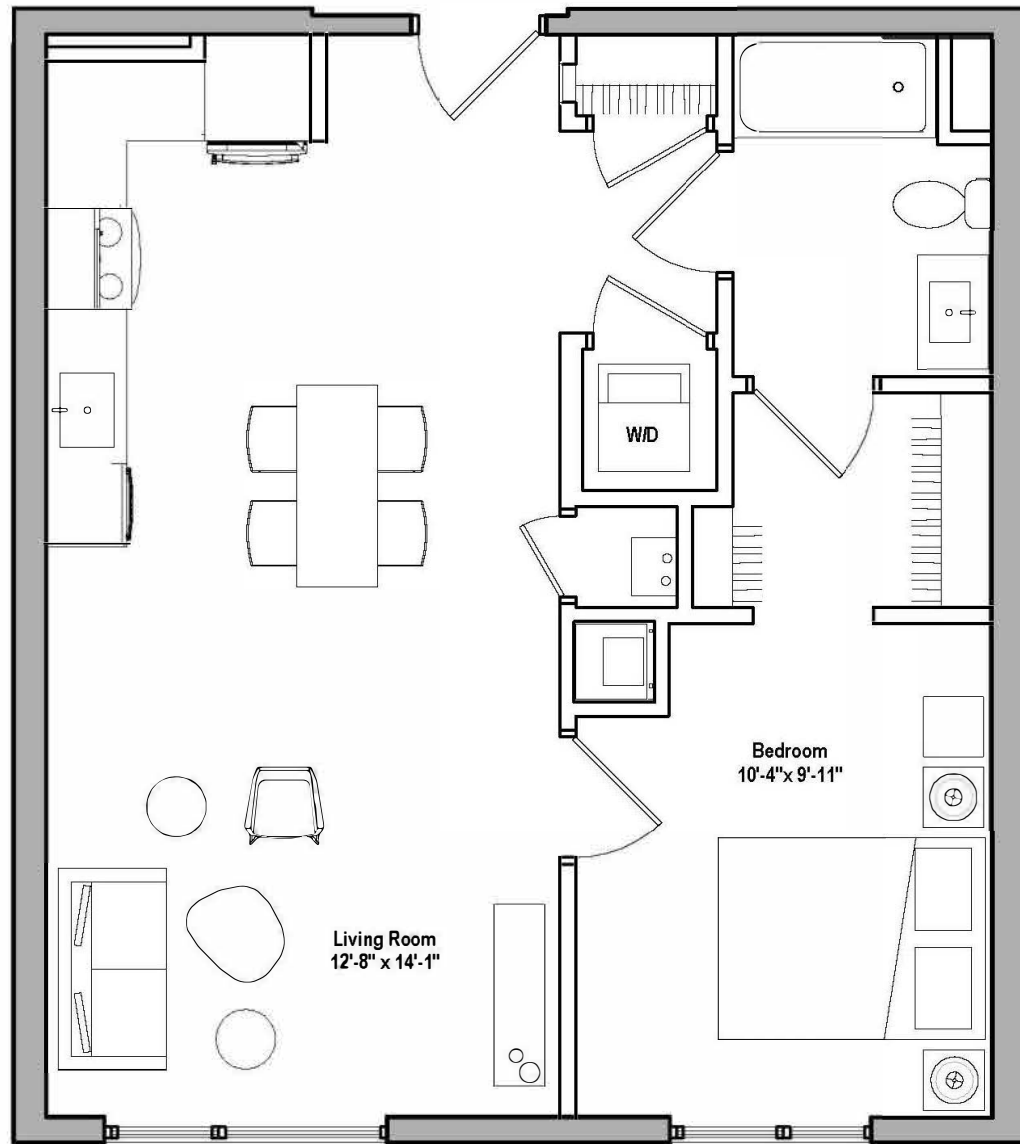

500

# A1

1 BED LARGE / 1 BATH / 679 SQ. FT.

RENT

DEPOSIT

NOTES

Floor plans are artist's renderings. Actual product may vary in detail. Not all features available in every apartment.