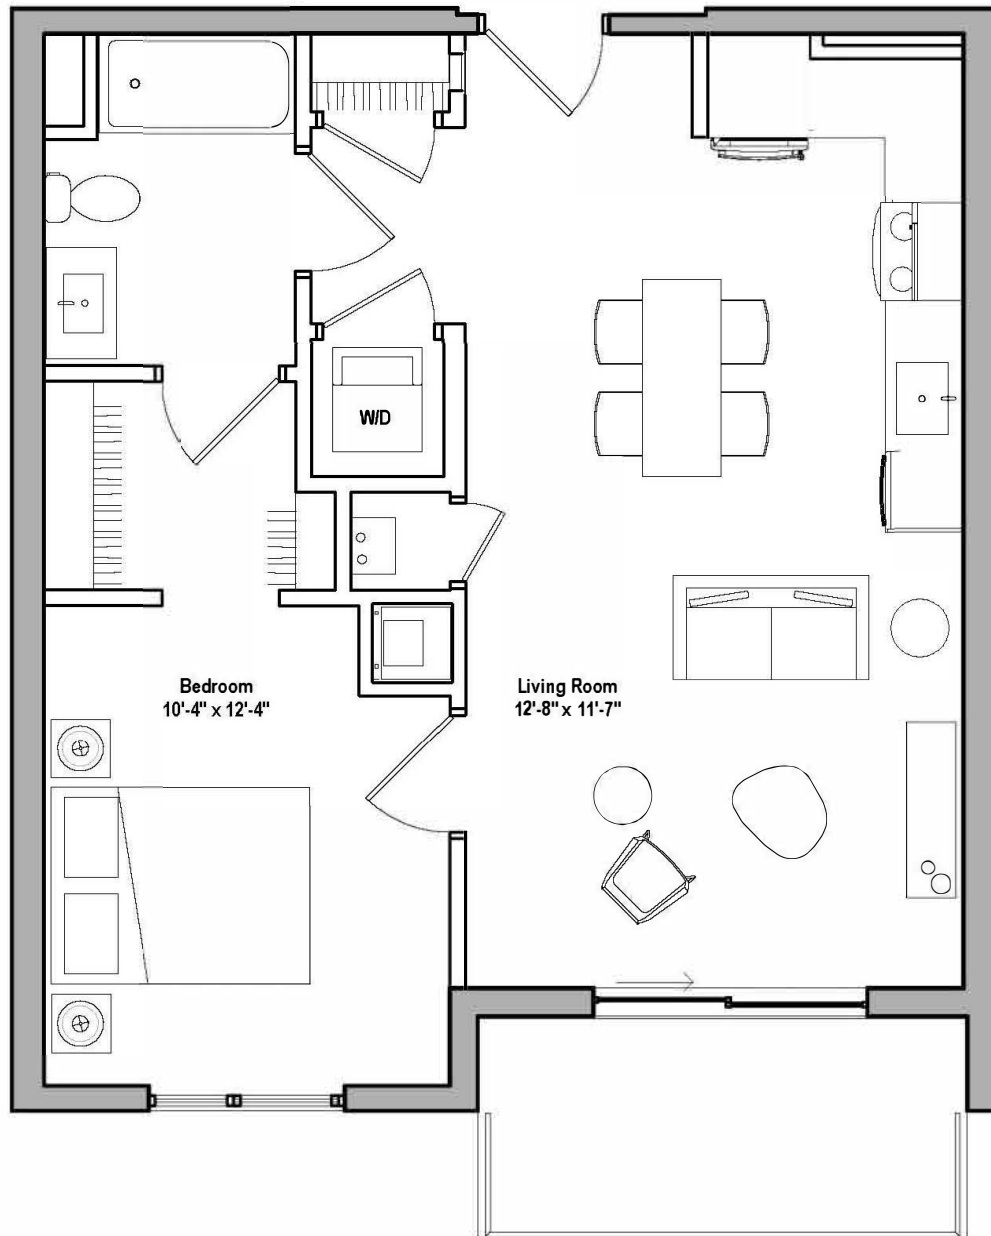

500

# A1-B

1 BED LARGE / 1 BATH / 648 SQ. FT.

RENT

DEPOSIT

NOTES

Floor plans are artist's renderings. Actual product may vary in detail. Not all features available in every apartment.