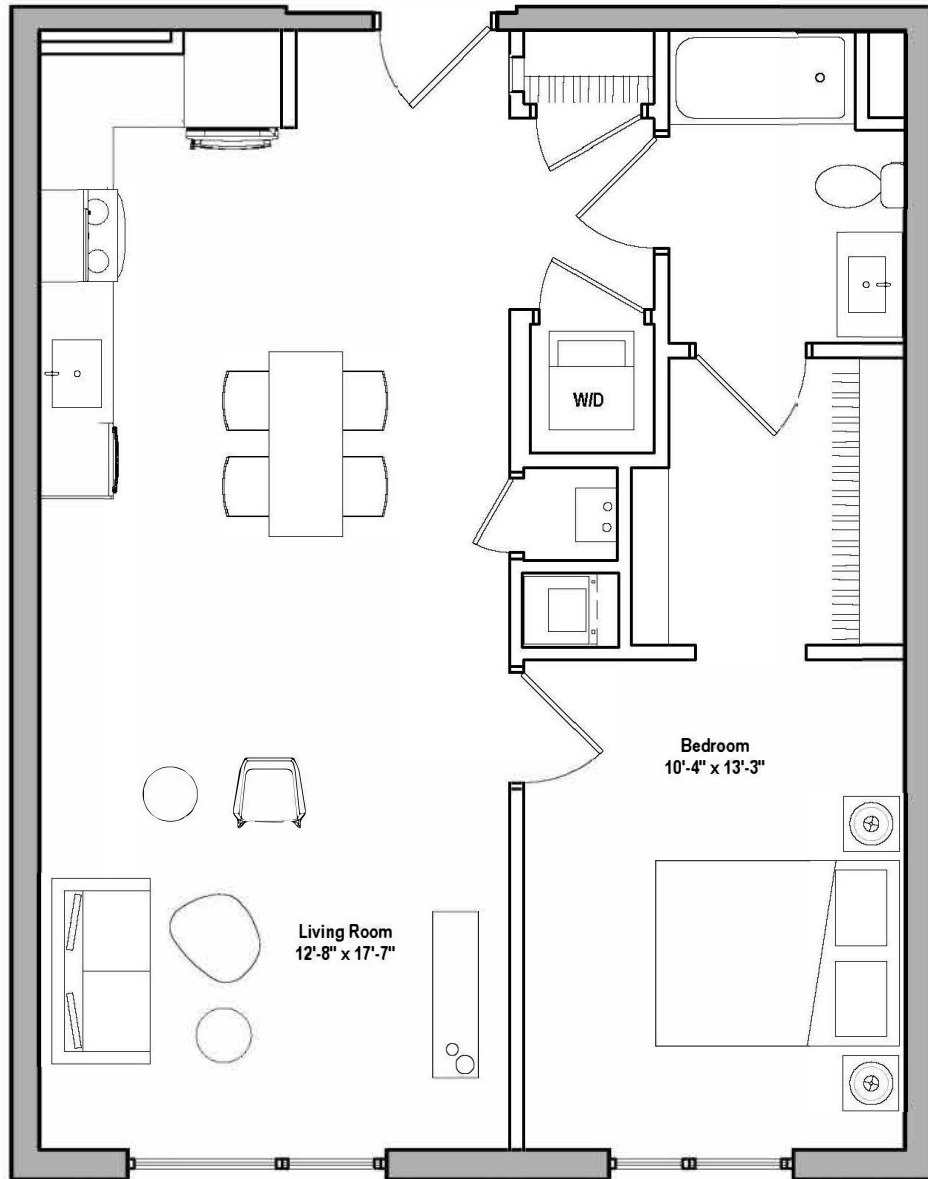

500

A1-D

1 BED LARGE / 1 BATH / 764 SQ. FT.

RENT

DEPOSIT

NOTES

Floor plans are artist's renderings. Actual product may vary in detail. Not all features available in every apartment.