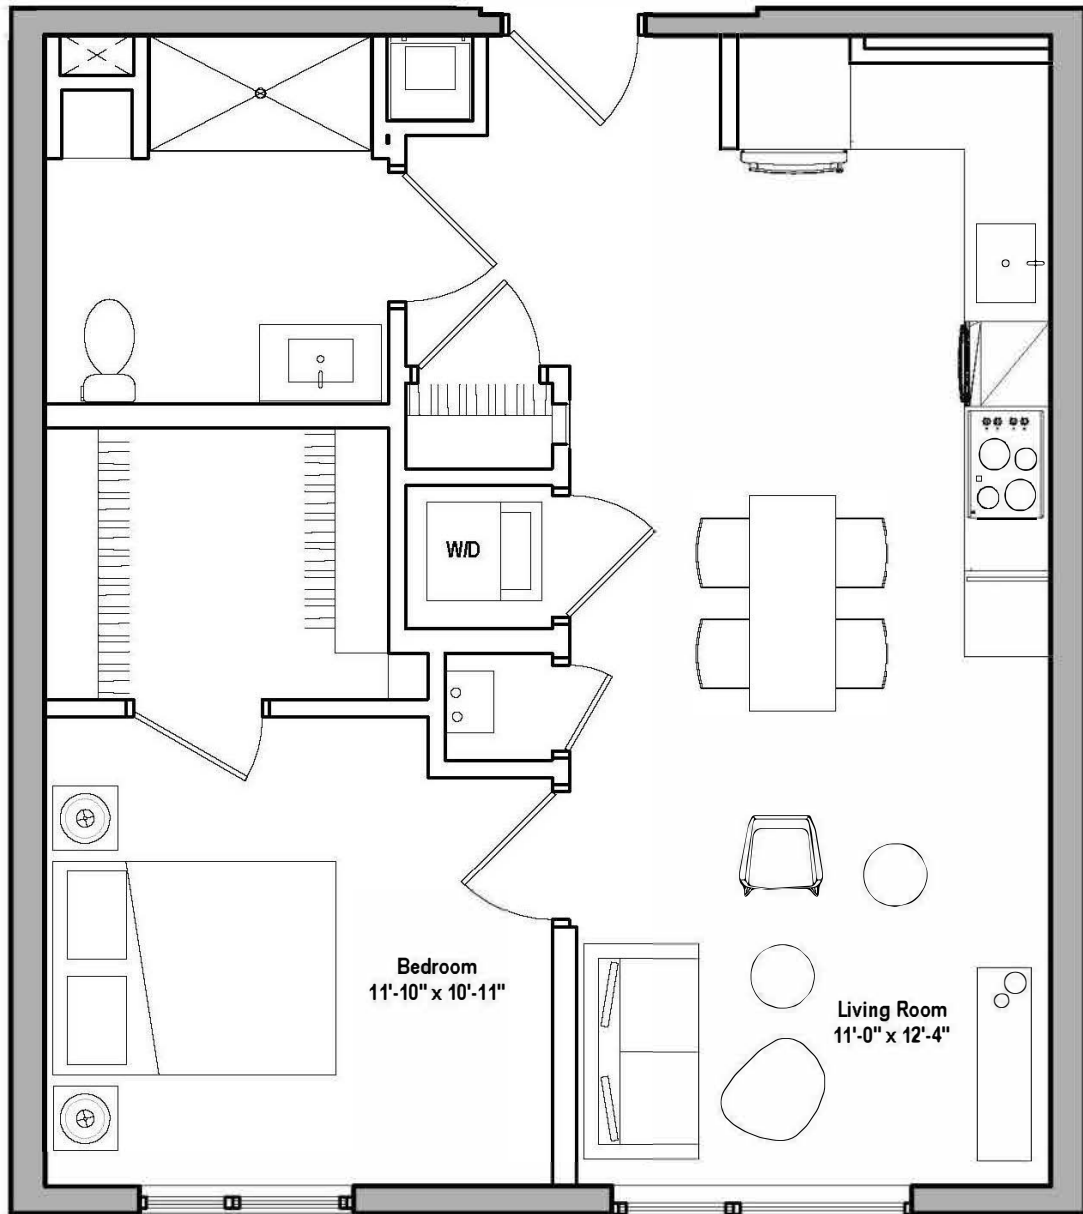

500

# A1-G2

1 BED LARGE / 1 BATH / 679 SQ. FT.

RENT

DEPOSIT

NOTES

Floor plans are artist's renderings. Actual product may vary in detail. Not all features available in every apartment.