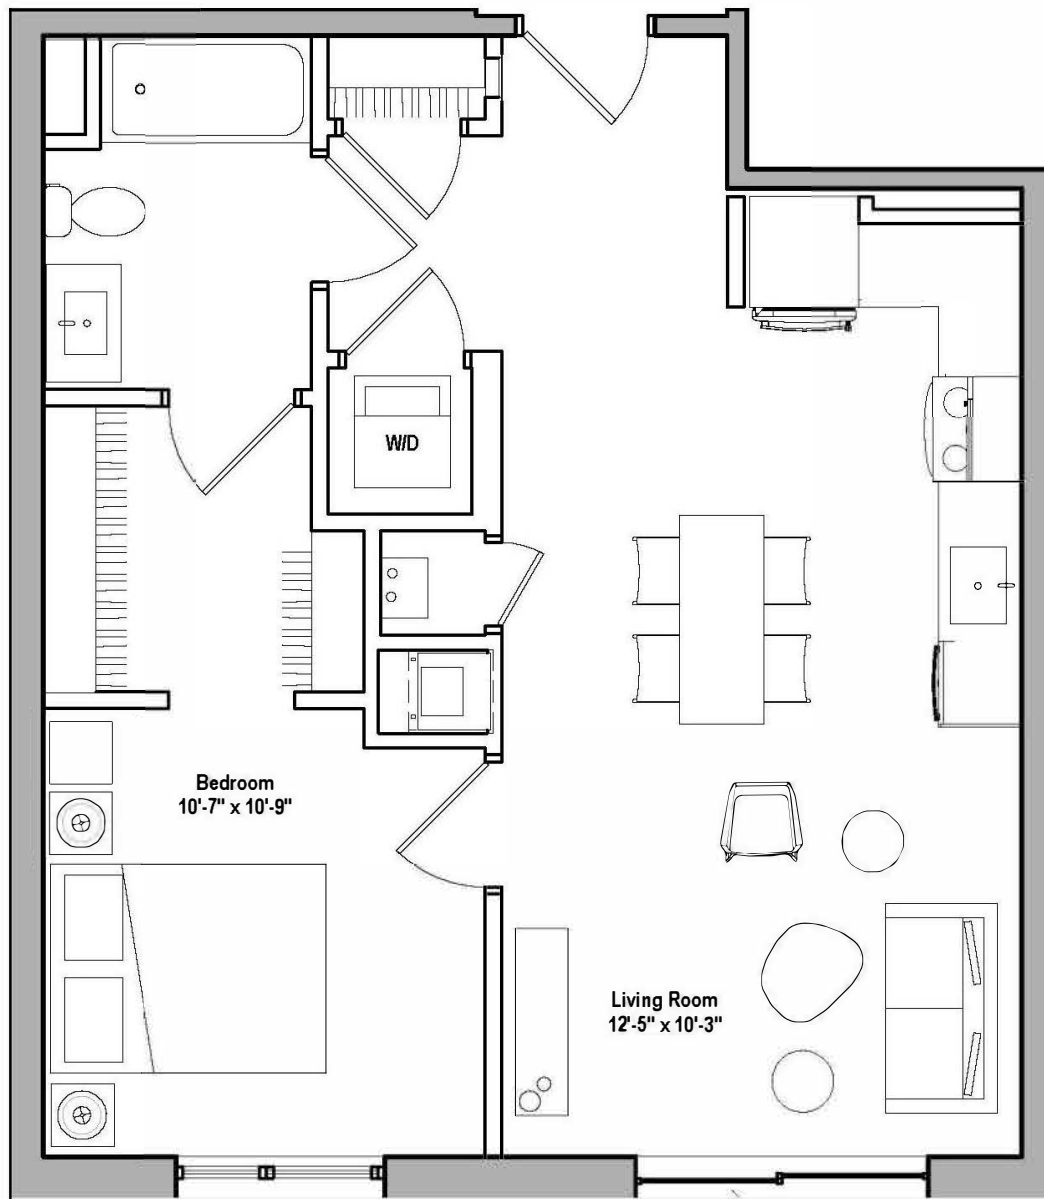

500

A1-S

1 BED LARGE / 1 BATH / 649 SQ. FT.

RENT

DEPOSIT

NOTES

Floor plans are artist's renderings. Actual product may vary in detail. Not all features available in every apartment.