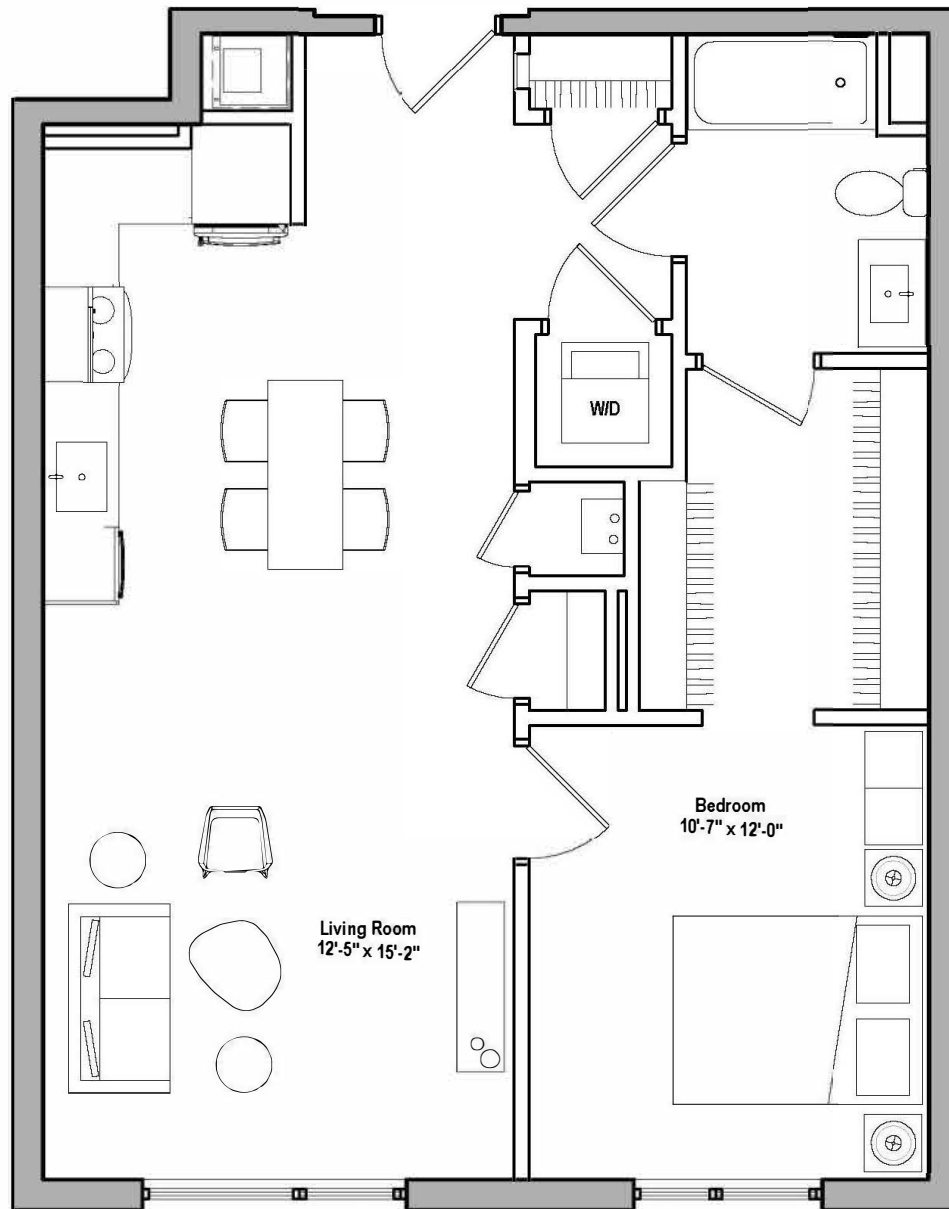

500

# A1-SA

1 BED LARGE / 1 BATH / 745 SQ. FT.

RENT

DEPOSIT

NOTES

Floor plans are artist's renderings. Actual product may vary in detail. Not all features available in every apartment.