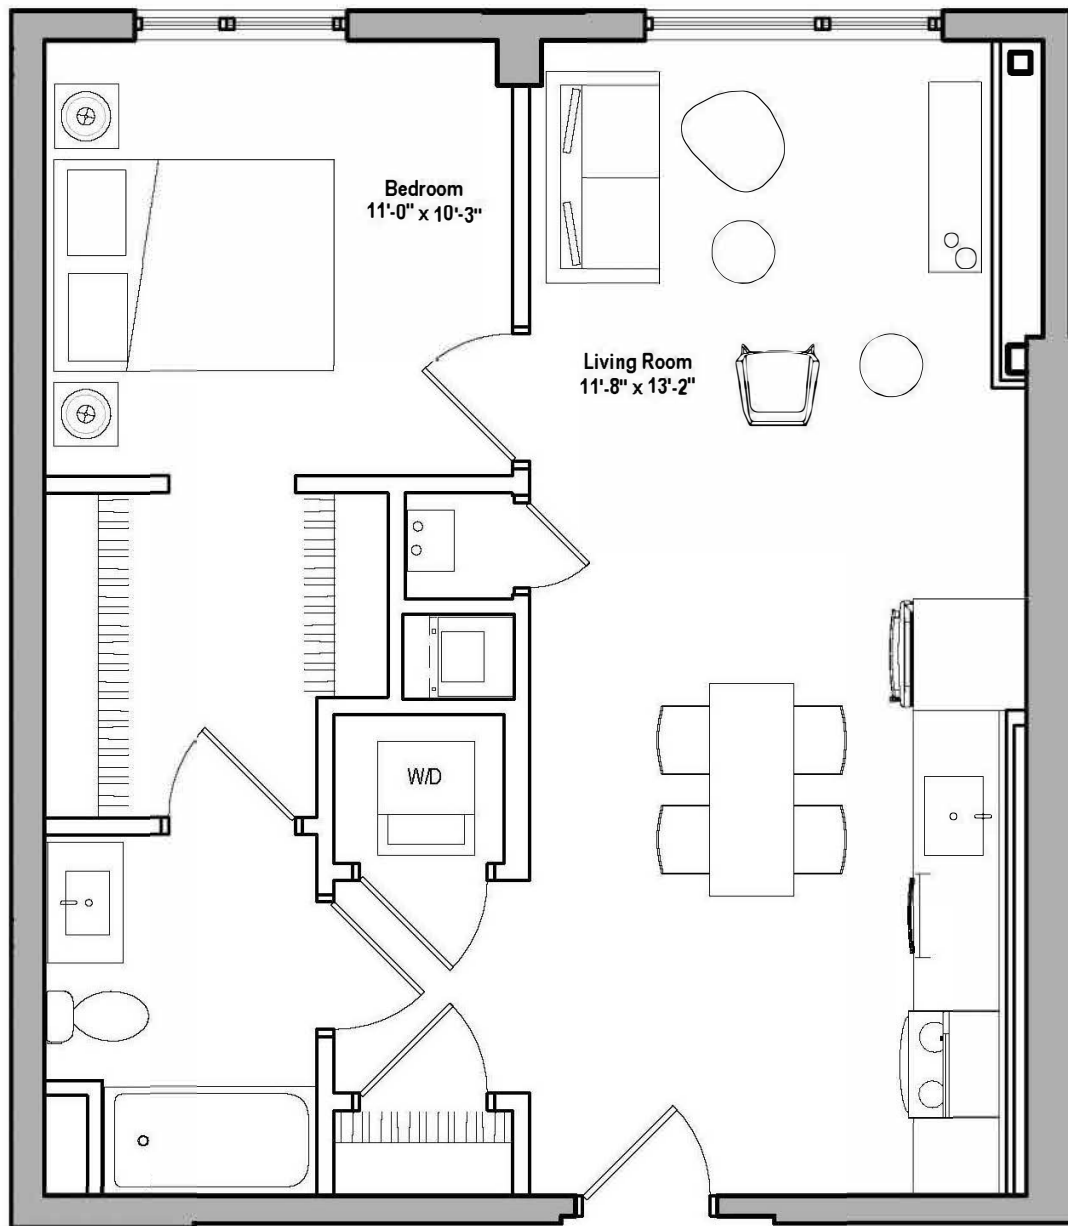

500

A2

1 BED LARGE / 1 BATH / 688 SQ. FT.

RENT

DEPOSIT

NOTES

Floor plans are artist's renderings. Actual product may vary in detail. Not all features available in every apartment.