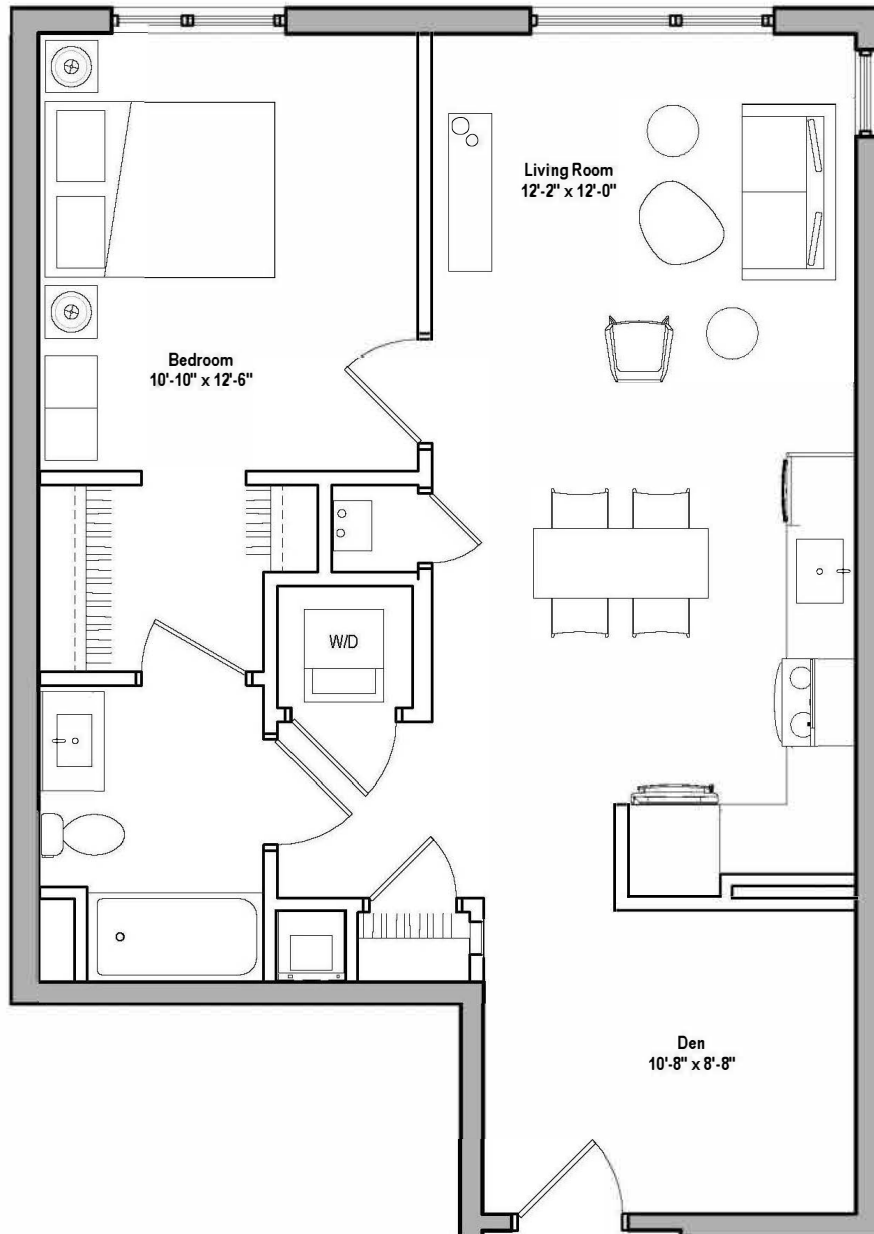

500

A2-A

1 BED LARGE / 1 BATH / 763 SQ. FT.

RENT

DEPOSIT

NOTES

Floor plans are artist's renderings. Actual product may vary in detail. Not all features available in every apartment.