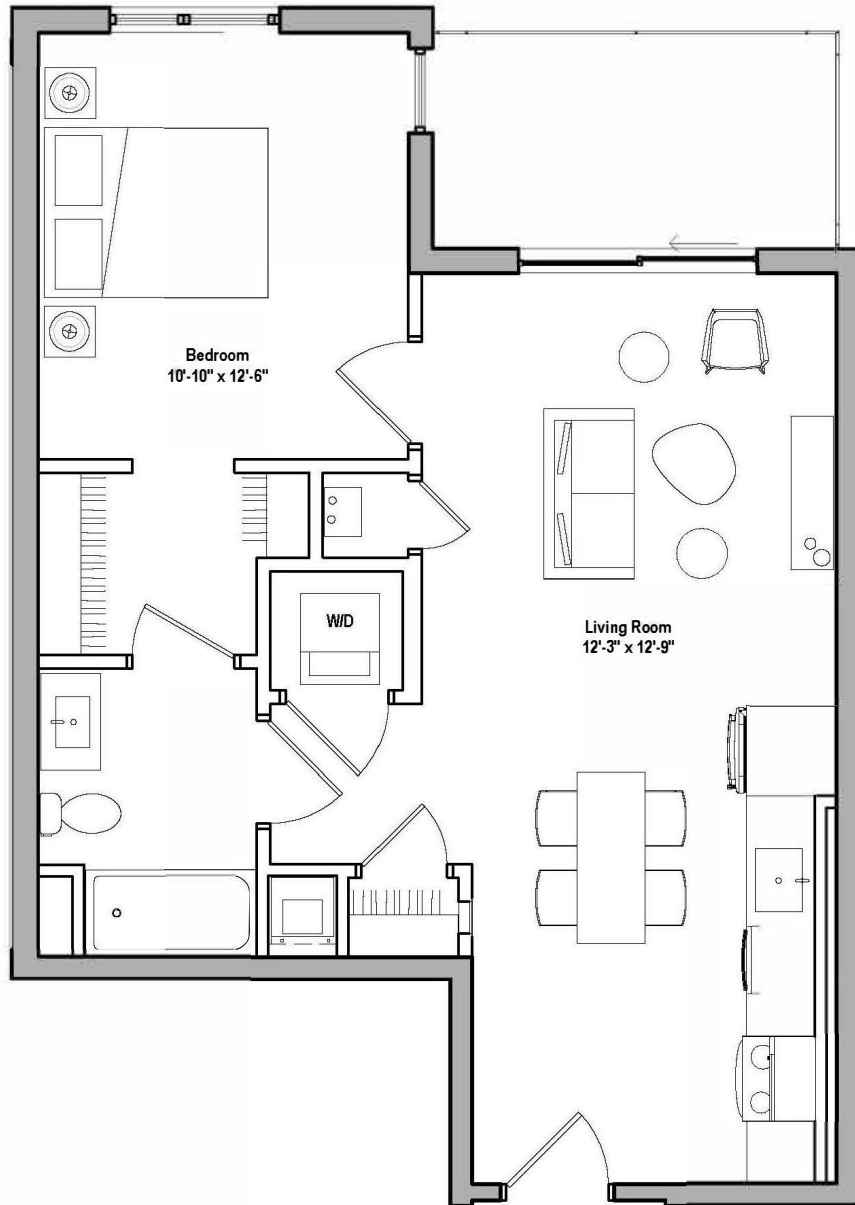

500

A2-B

1 BED LARGE / 1 BATH / 678 SQ. FT.

RENT

DEPOSIT

NOTES

Floor plans are artist's renderings. Actual product may vary in detail. Not all features available in every apartment.