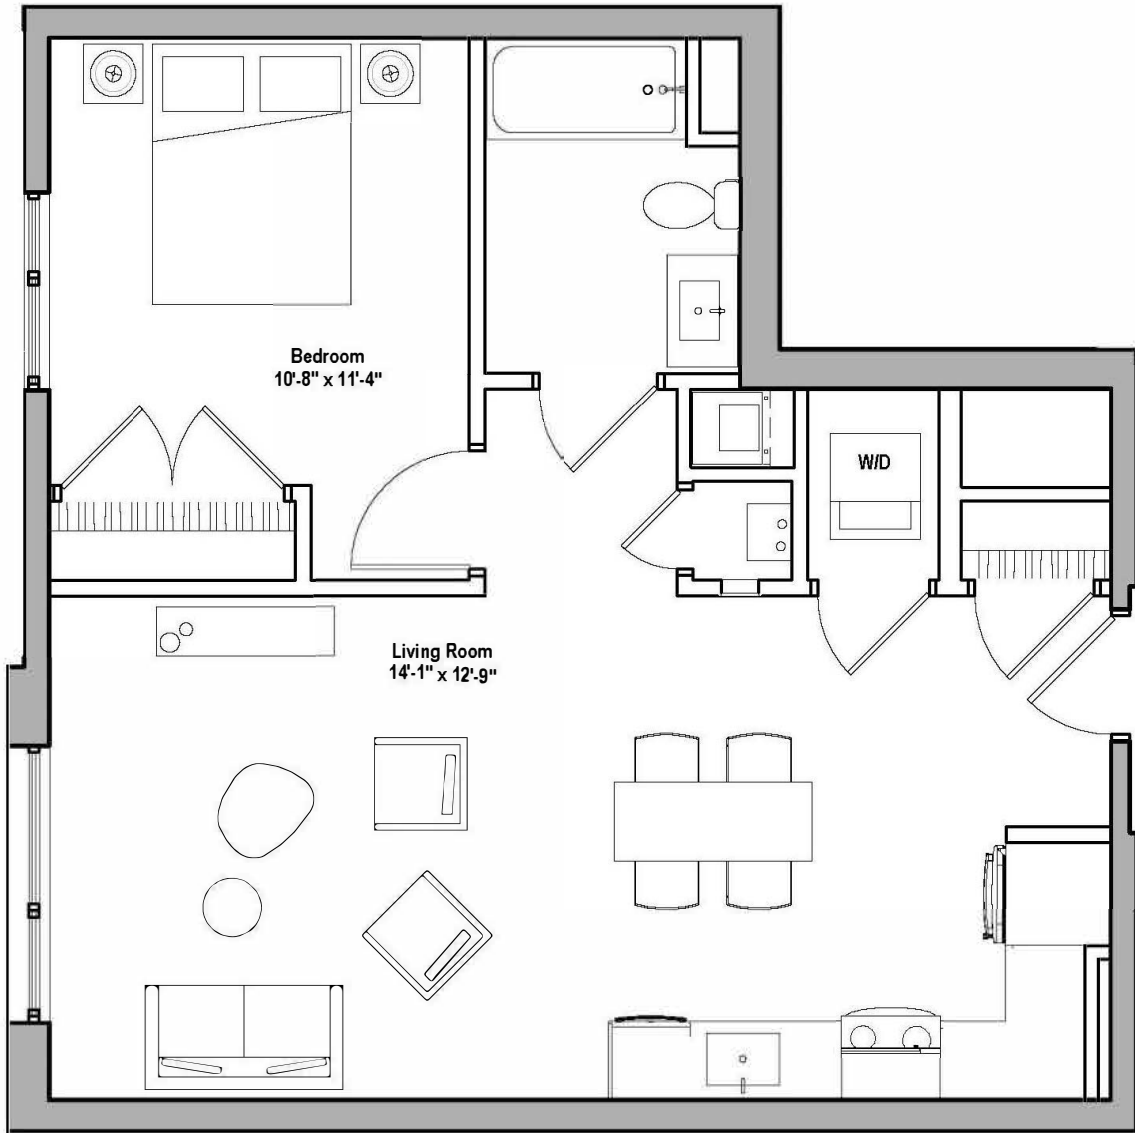

500

A3

1 BED LARGE / 1 BATH / 693 SQ. FT.

RENT

DEPOSIT

NOTES

Floor plans are artist's renderings. Actual product may vary in detail. Not all features available in every apartment.