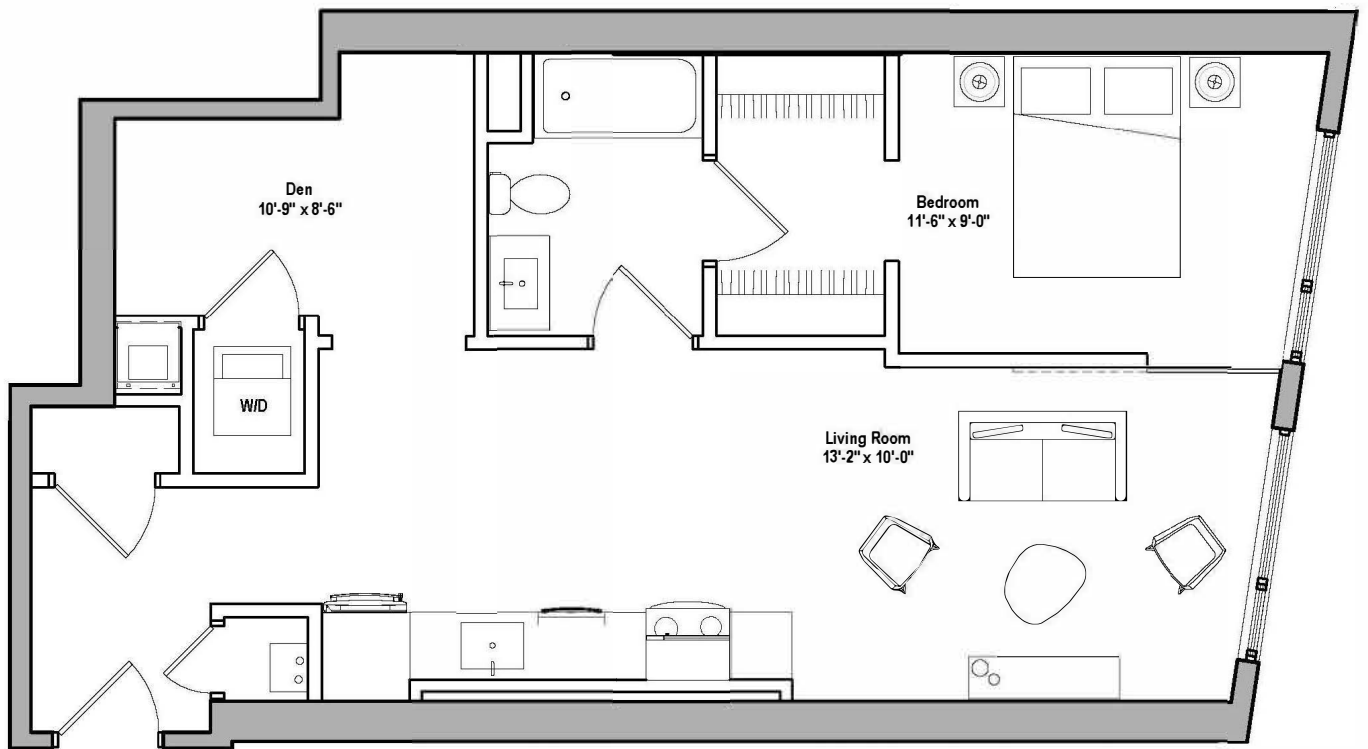

500

A4

1 BED LARGE / 1 BATH / 756 SQ. FT.

RENT

DEPOSIT

NOTES

Floor plans are artist's renderings. Actual product may vary in detail. Not all features available in every apartment.