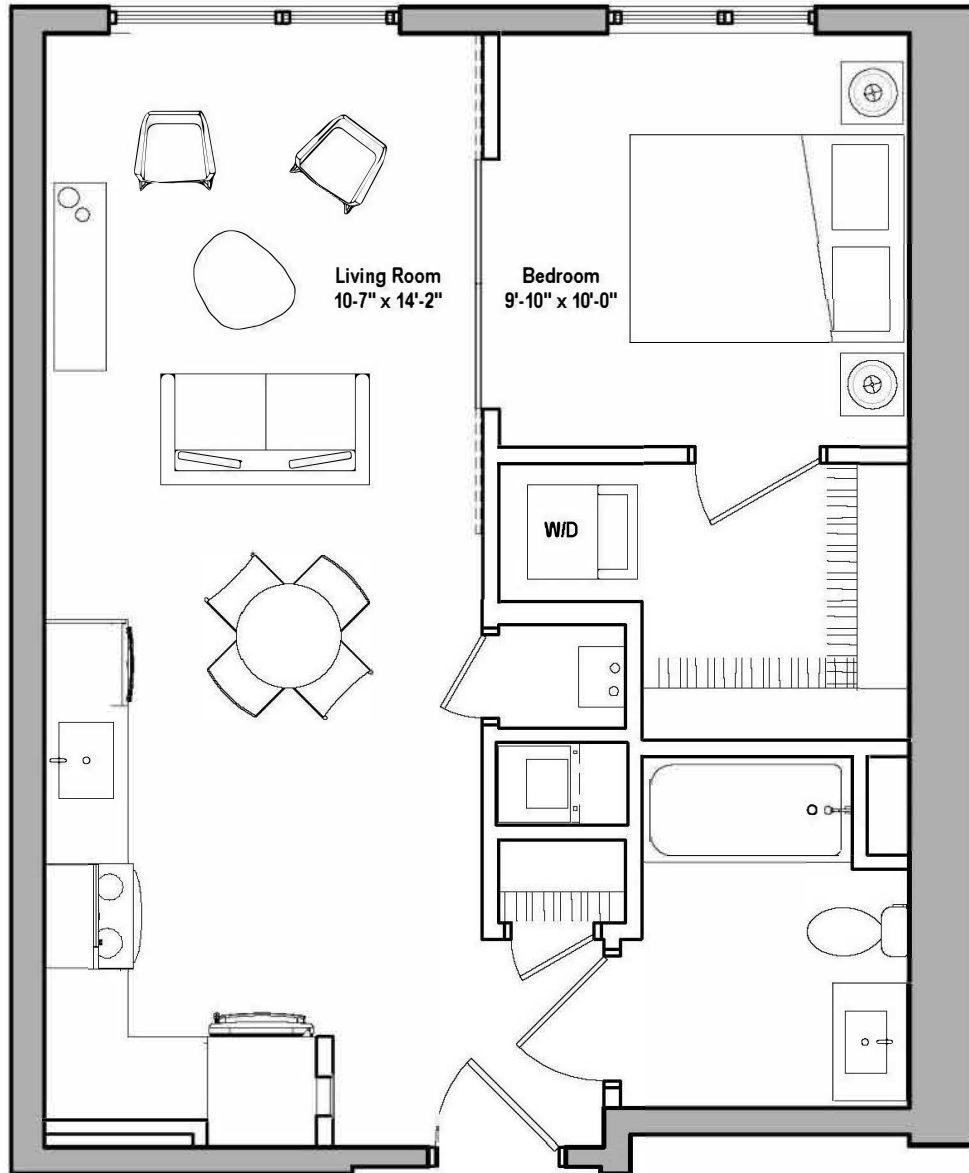

500

J1-F

1 BED / 1 BATH / 610 SQ. FT.

RENT

DEPOSIT

NOTES

Floor plans are artist's renderings. Actual product may vary in detail. Not all features available in every apartment.