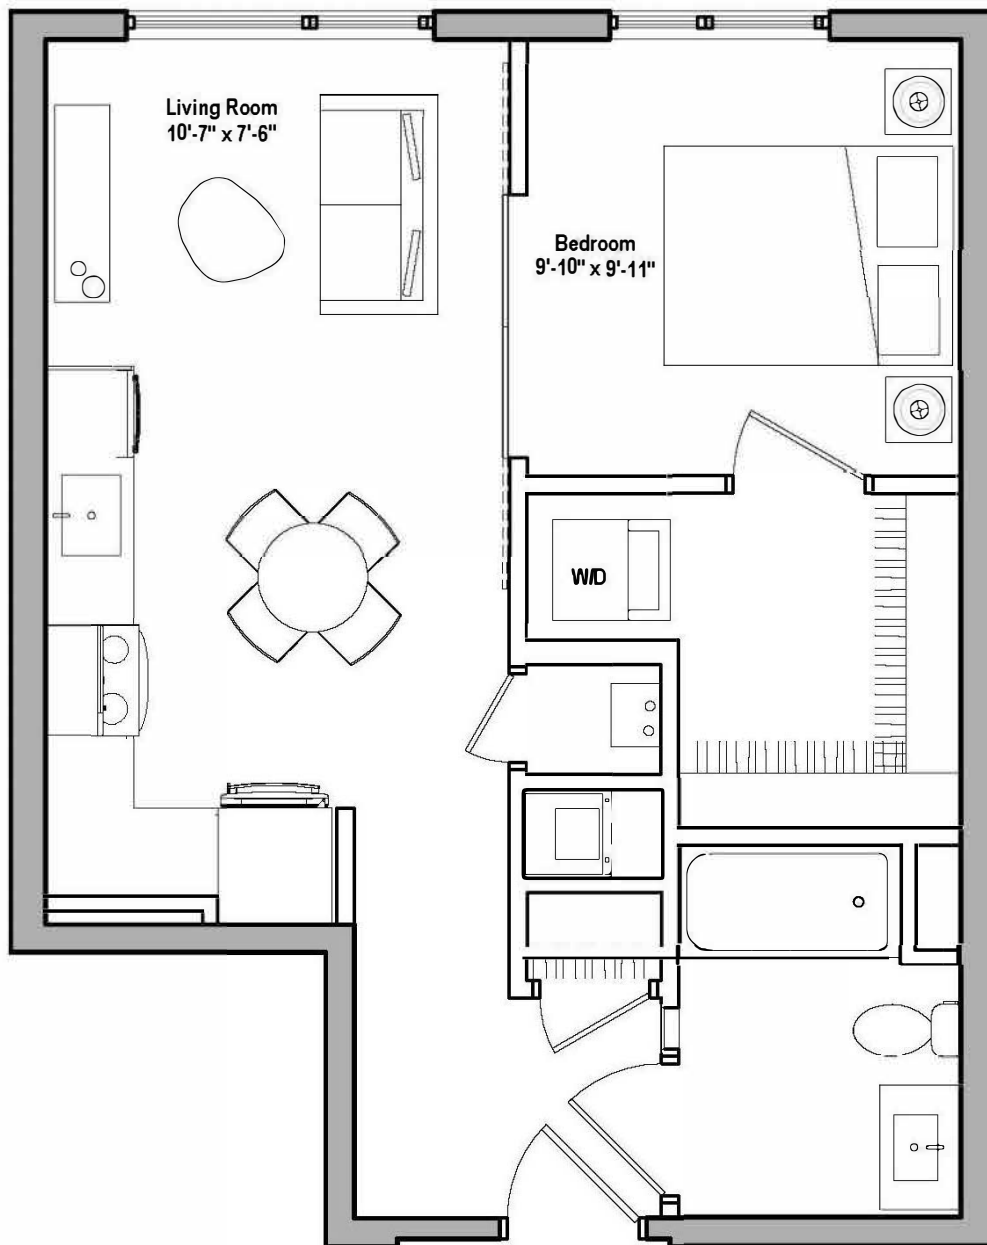

500

J1-S

1 BED / 1 BATH / 561 SQ. FT.

RENT

DEPOSIT

NOTES

Floor plans are artist's renderings. Actual product may vary in detail. Not all features available in every apartment.