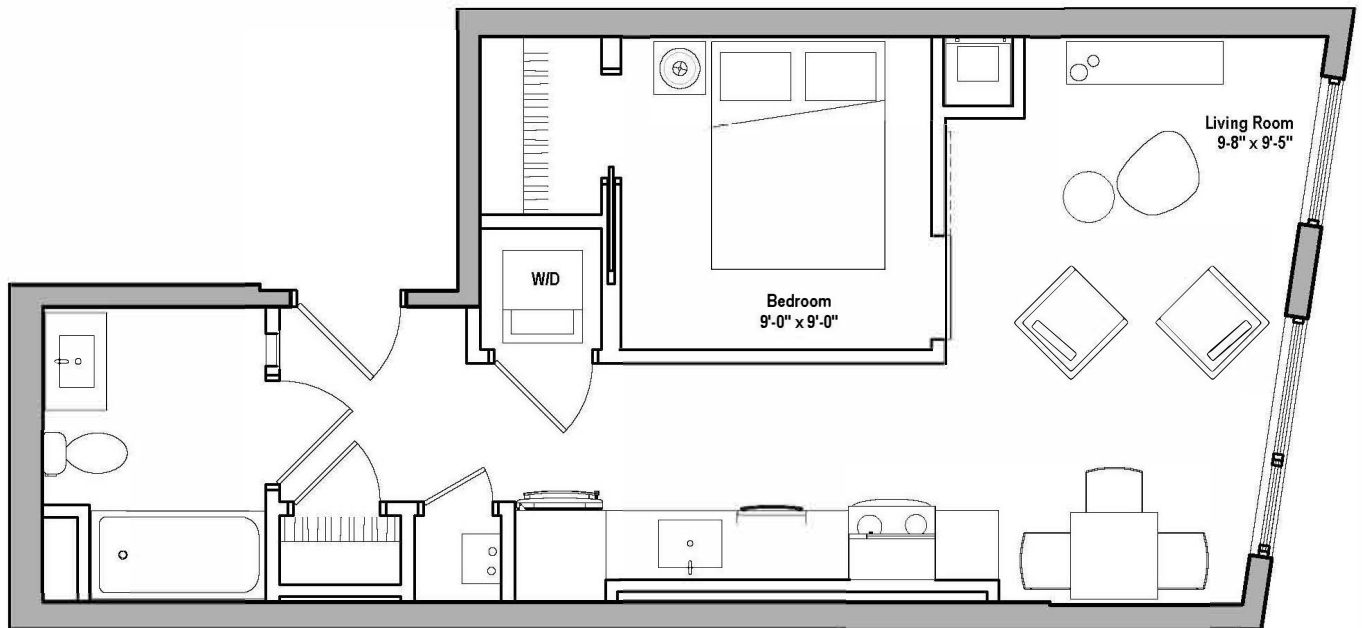

# J3

1 BED / 1 BATH / 536 SQ. FT.

RENT

DEPOSIT

NOTES

Floor plans are artist's renderings. Actual product may vary in detail. Not all features available in every apartment.

500 OCEAN AVENUE REVERE, MA 02151 / 781.951.8000 / 500OCEANAVENUE.COM 