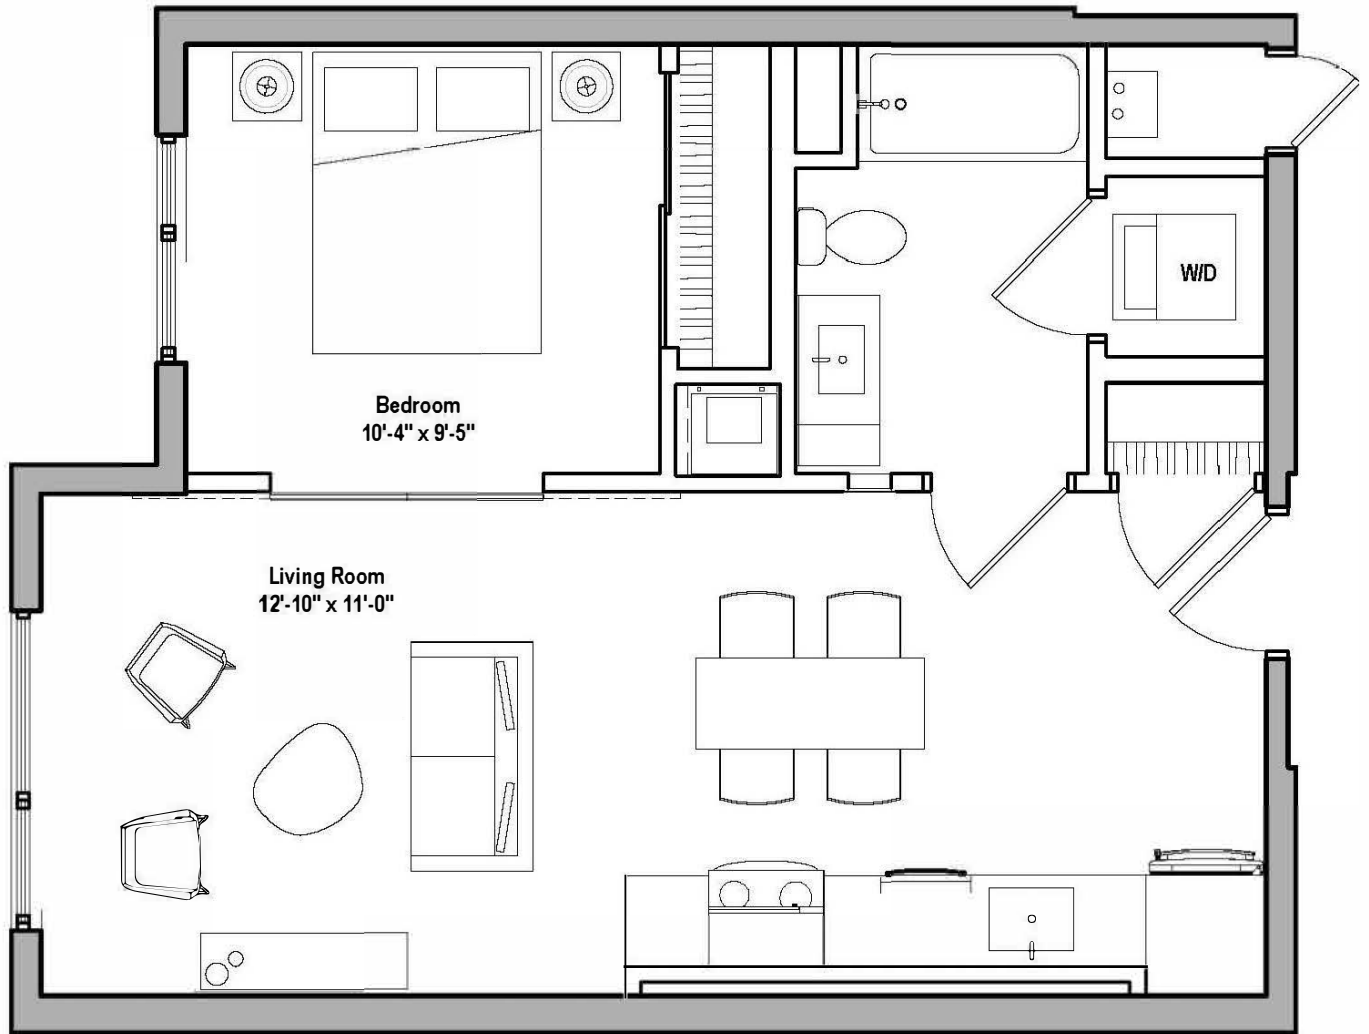

500

# J4

1 BED / 1 BATH / 577 SQ. FT.

RENT

DEPOSIT

NOTES

Floor plans are artist's renderings. Actual product may vary in detail. Not all features available in every apartment.