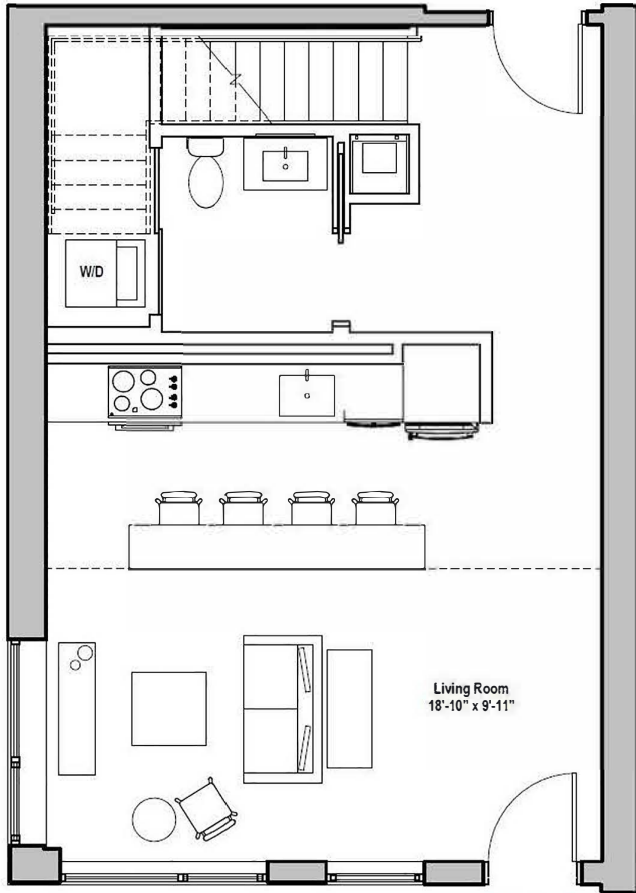

500

L1

1 BED LOFT / 1.5 BATH / 965 SQ. FT.

RENT

DEPOSIT

NOTES

Floor plans are artist's renderings. Actual product may vary in detail. Not all features available in every apartment.