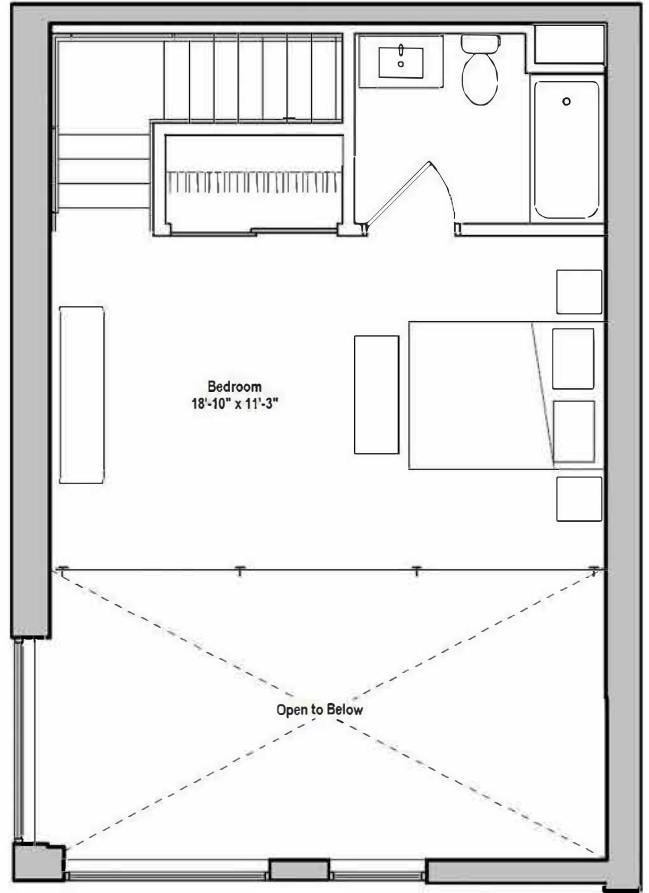

500

L1

1 BED LOFT / 1.5 BATH / 965 SQ. FT.

RENT

DEPOSIT

NOTES

Floor plans are artist's renderings. Actual product may vary in detail. Not all features available in every apartment.