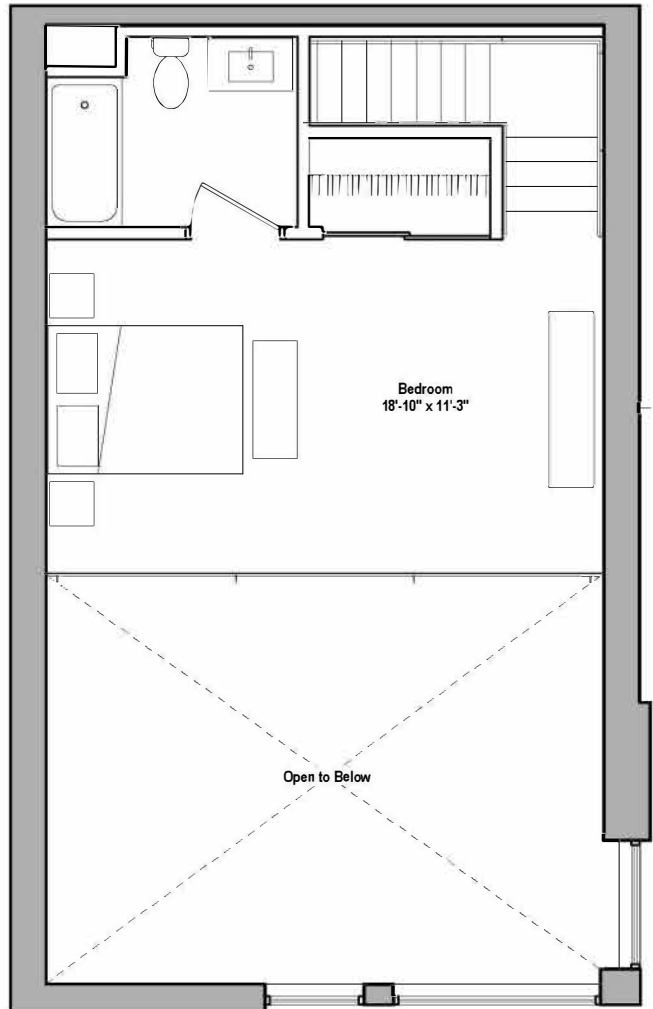

500

L1-A

1 BED LOFT / 1.5 BATH / 1042 SQ. FT.

Unit Type L1-A - Lower Level

Unit Type L1-A - Upper Level
1042 SF

RENT

DEPOSIT

NOTES

Floor plans are artist's renderings. Actual product may vary in detail. Not all features available in every apartment.