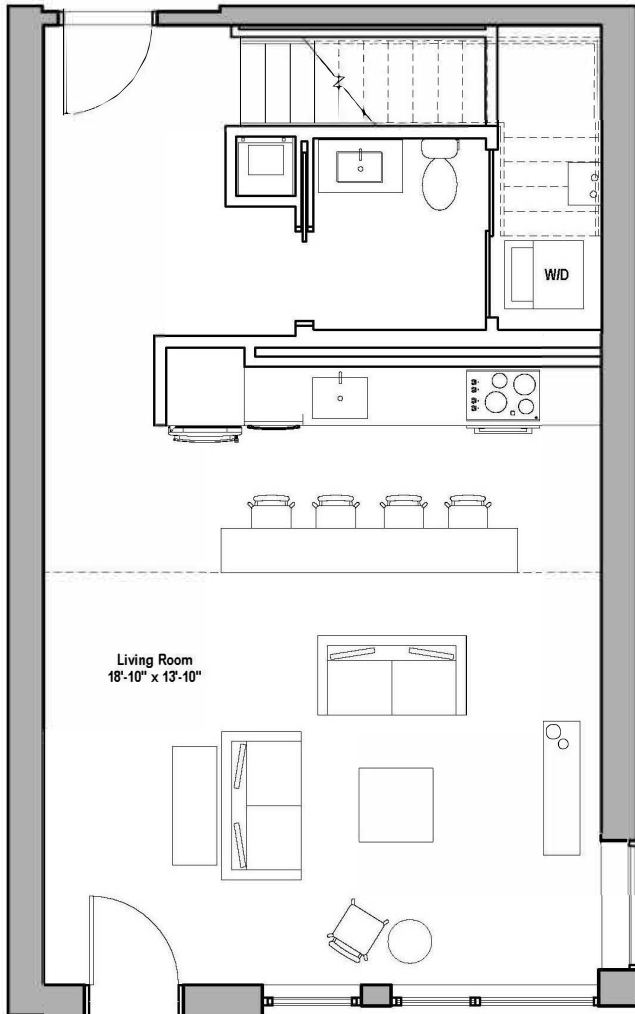

500

L1-A

1 BED LOFT / 1.5 BATH / 1042 SQ. FT.

Unit Type L1-A - Lower Level

Unit Type L1-A - Upper Level
1042 SF

RENT

DEPOSIT

NOTES

Floor plans are artist's renderings. Actual product may vary in detail. Not all features available in every apartment.