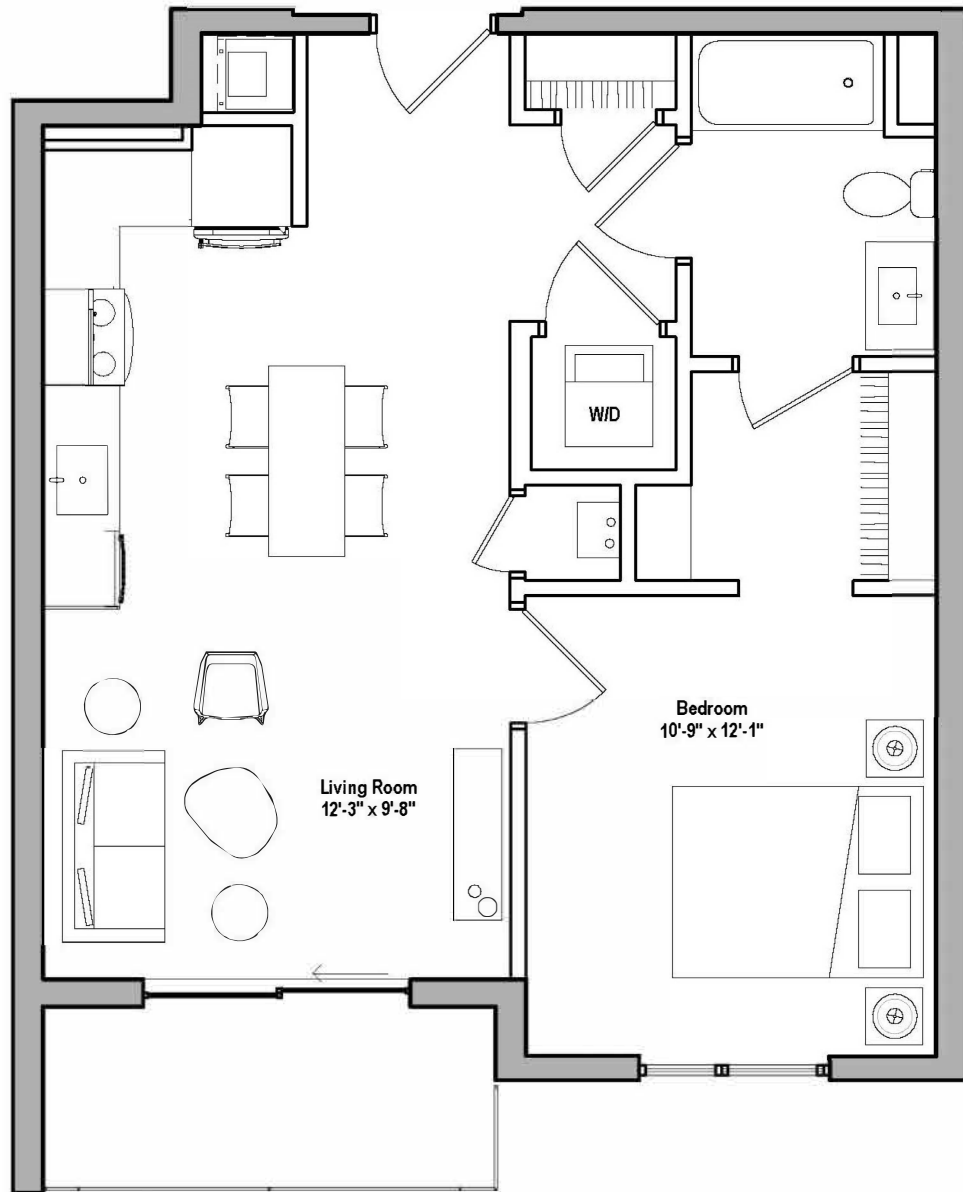

500

A1-SB

1 BED LARGE / 1 BATH / 642 SQ. FT.

RENT

DEPOSIT

NOTES

Floor plans are artist's renderings. Actual product may vary in detail. Not all features available in every apartment.