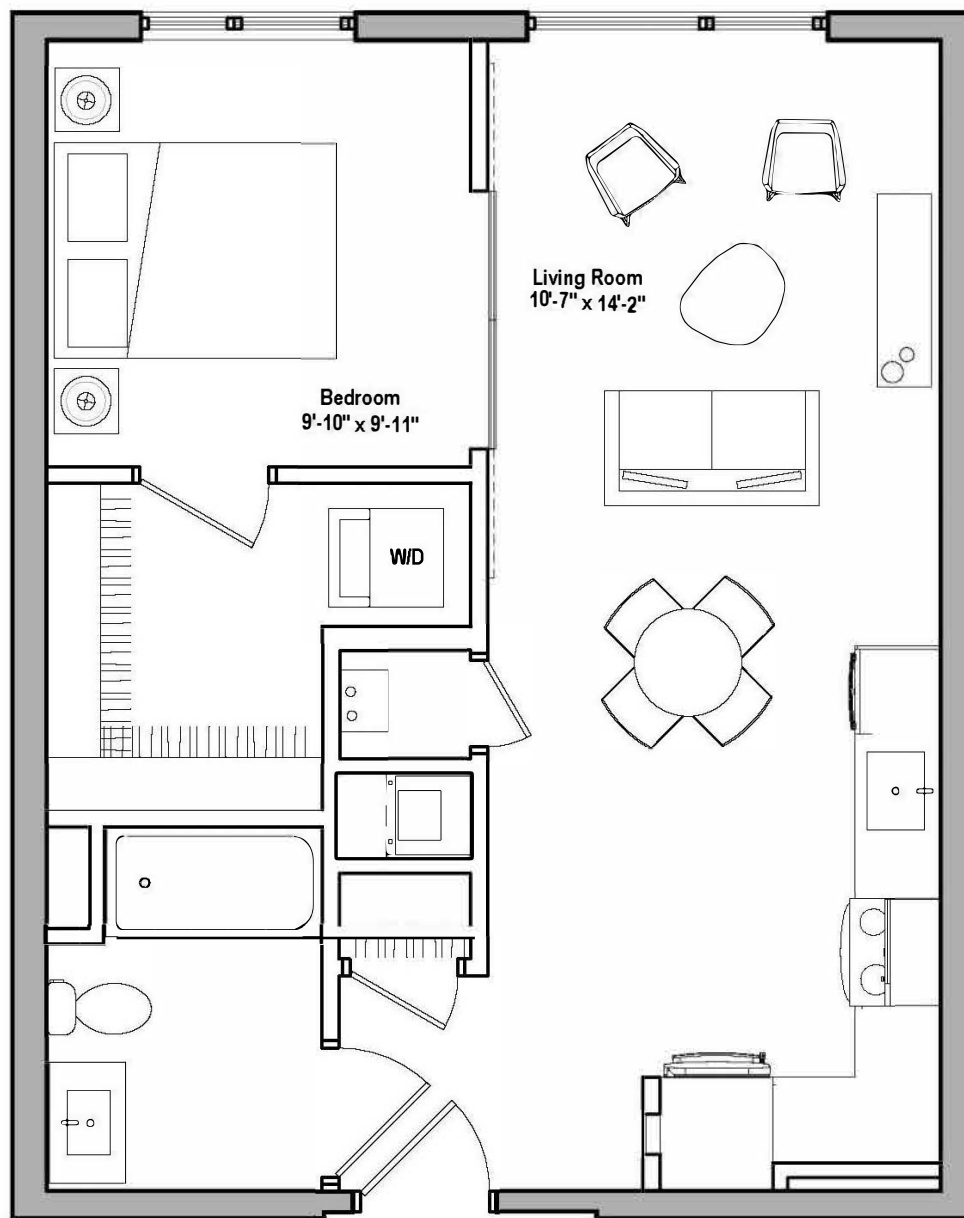

500

J1

1 BED / 1 BATH / 607 SQ. FT.

RENT

DEPOSIT

NOTES

Floor plans are artist's renderings. Actual product may vary in detail. Not all features available in every apartment.