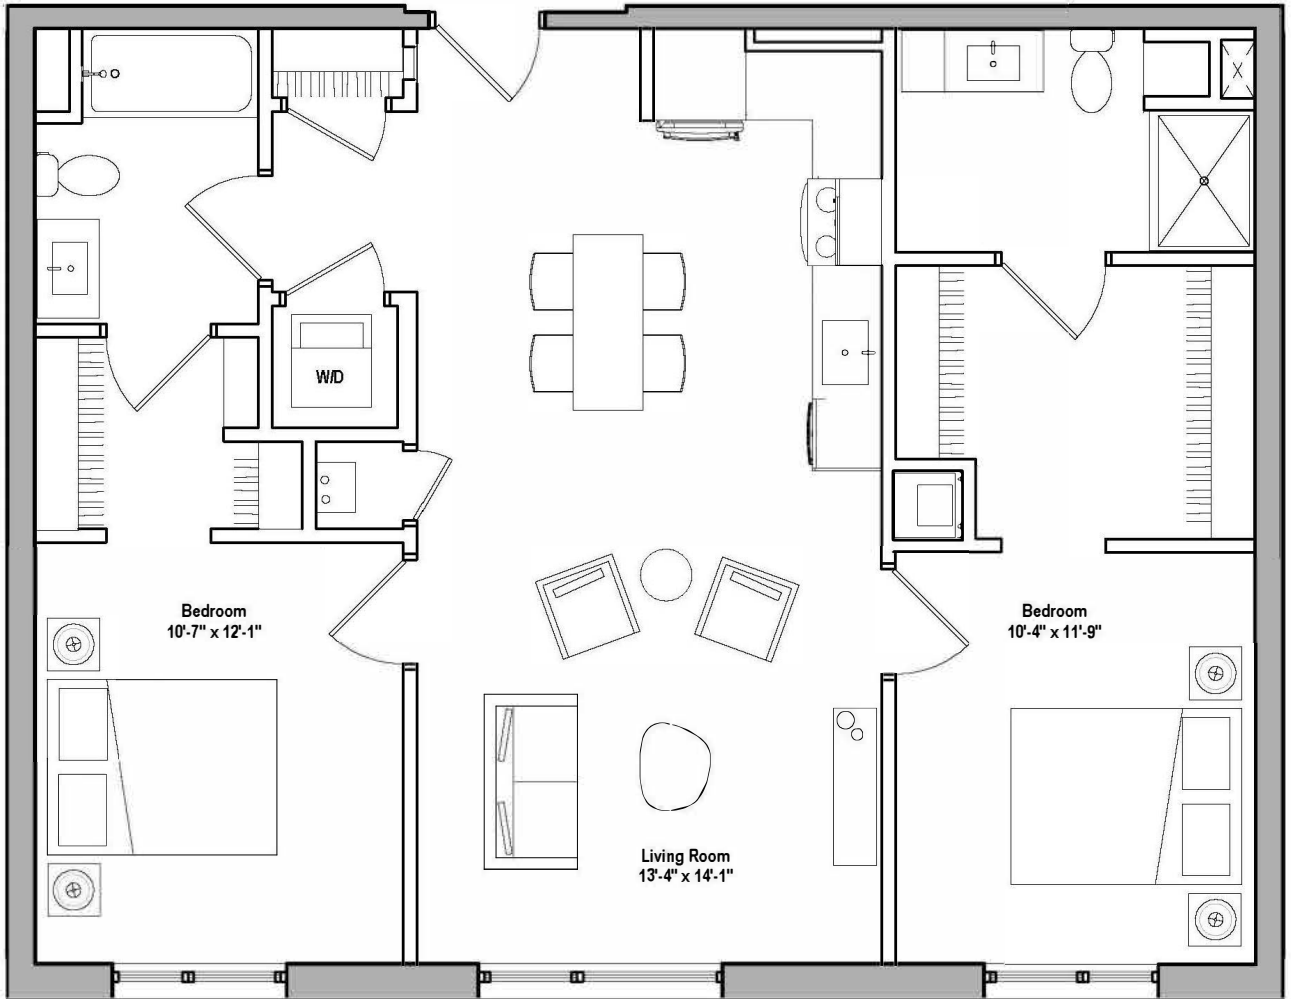

500

B2

2 BED / 2 BATH / 1004 SQ. FT.

RENT

DEPOSIT

NOTES

Floor plans are artist's renderings. Actual product may vary in detail. Not all features available in every apartment.