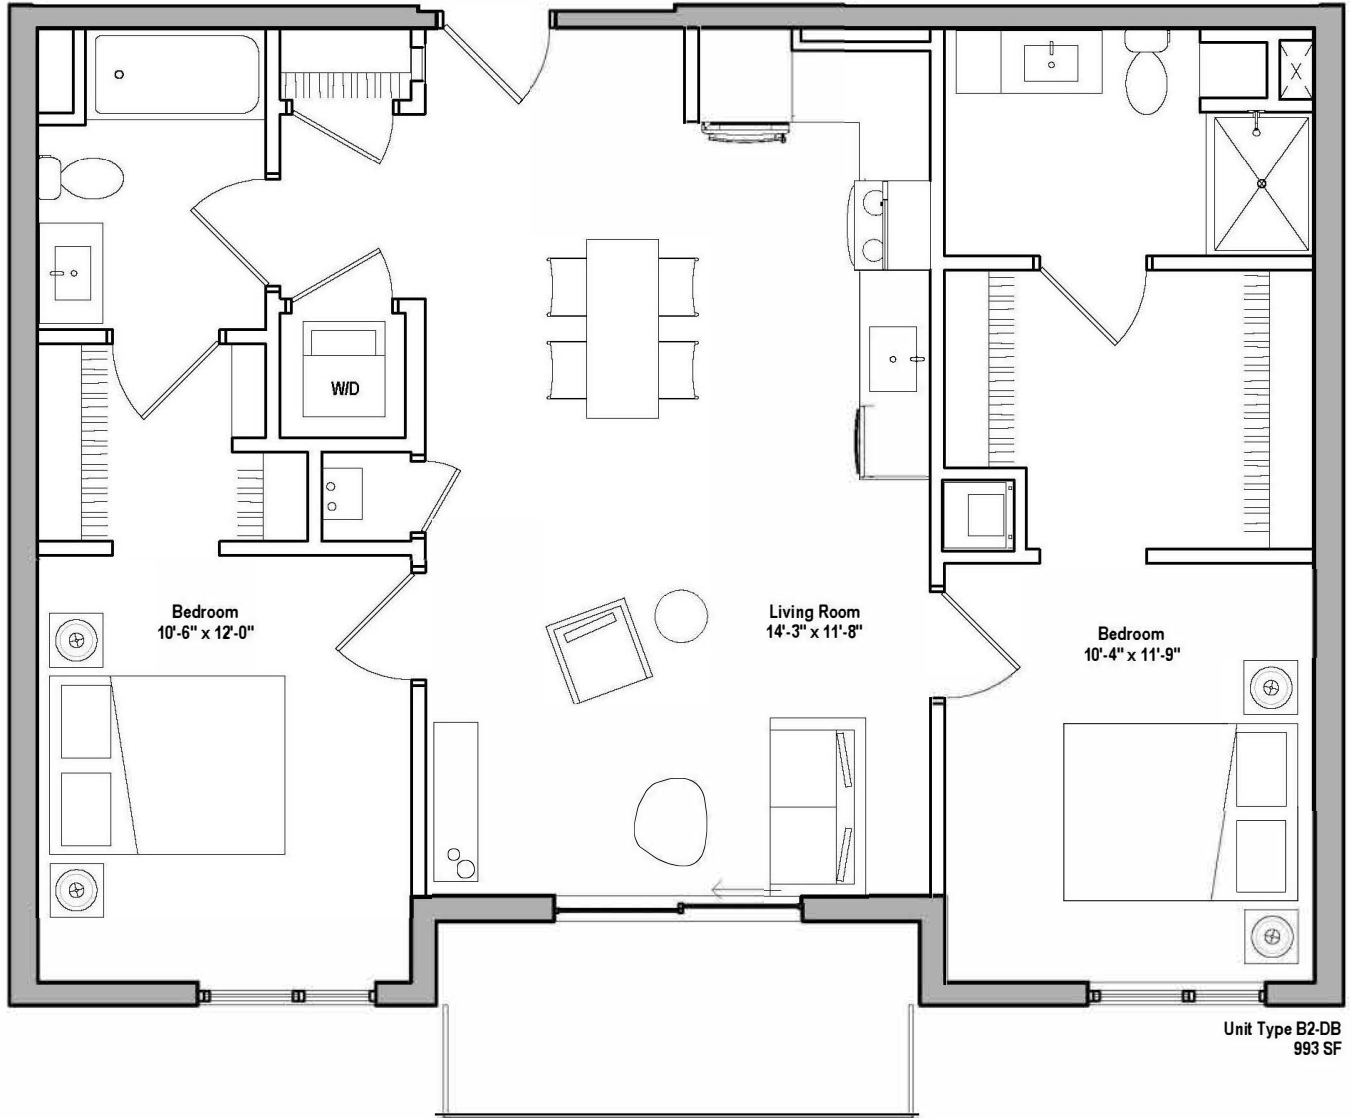

# B2-DB

2 BED / 2 BATH / 993 SQ. FT.

Unit Type B2-DB  
993 SF

RENT

DEPOSIT

NOTES

Floor plans are artist's renderings. Actual product may vary in detail. Not all features available in every apartment.