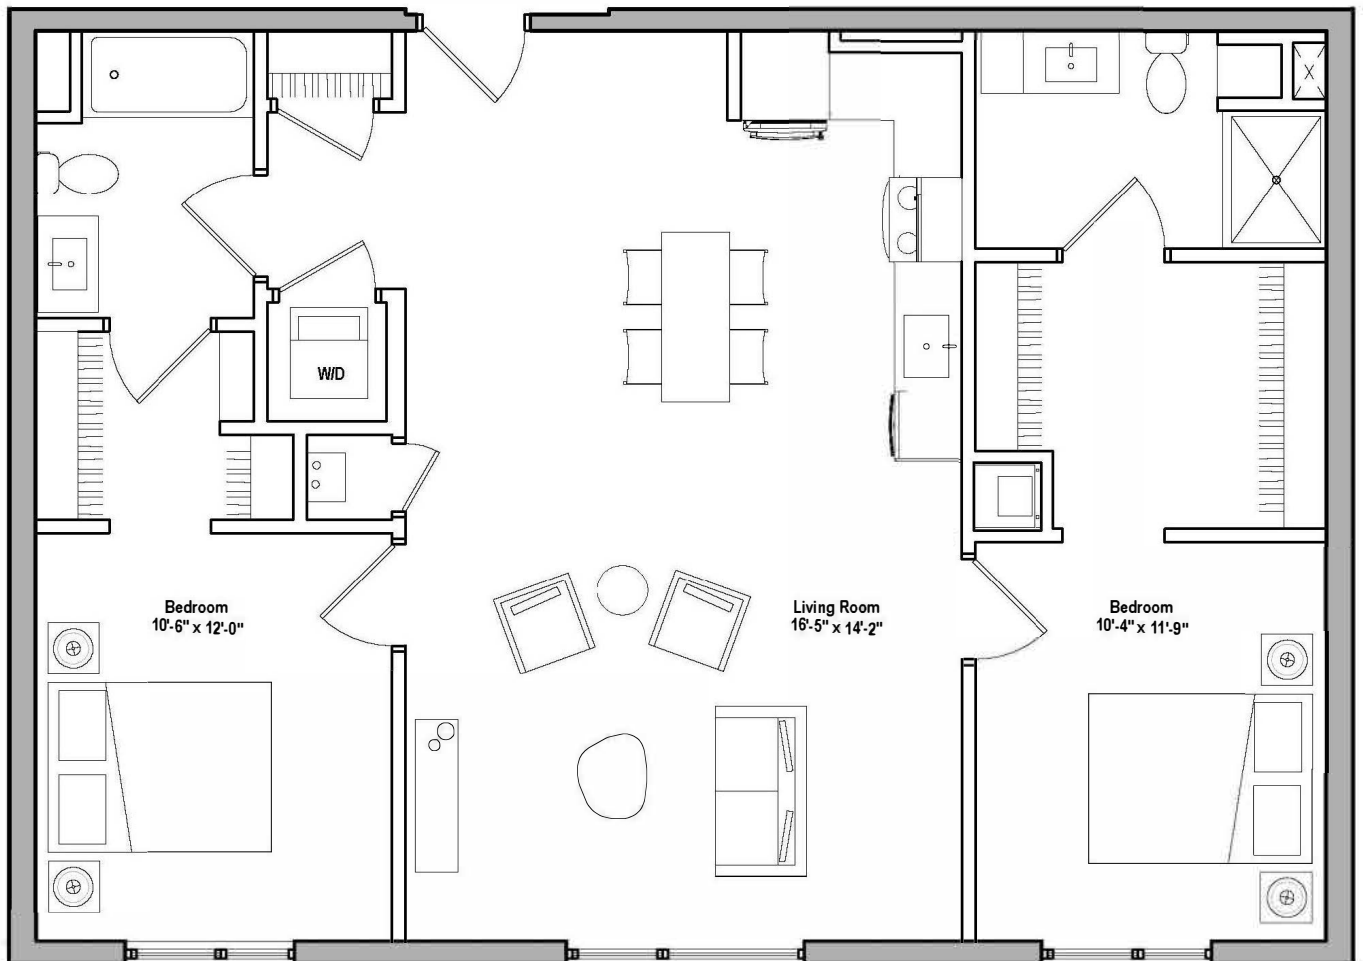

# B3

2 BED / 2 BATH / 1088 SQ. FT.

RENT

DEPOSIT

NOTES

Floor plans are artist's renderings. Actual product may vary in detail. Not all features available in every apartment.