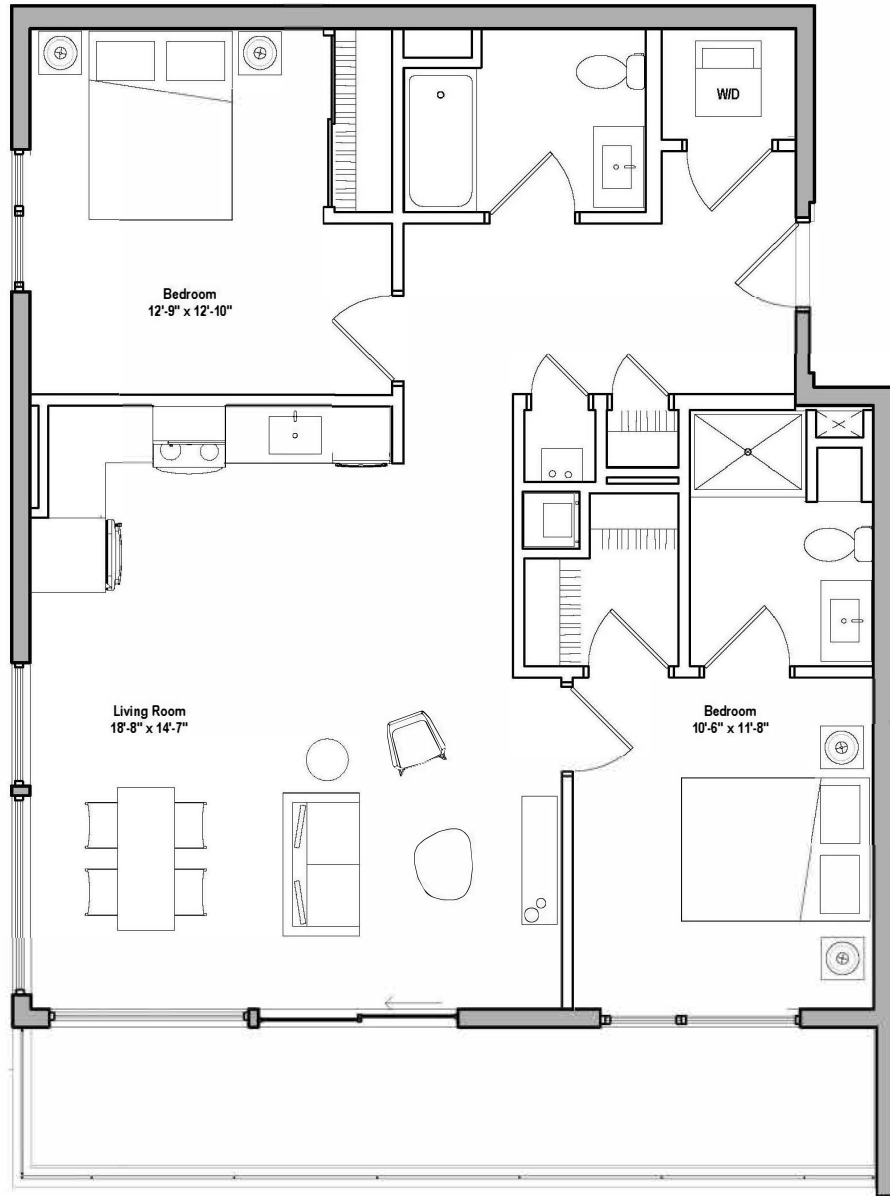

500

B4-36-B

2 BED / 2 BATH / 1047 SQ. FT.

RENT

DEPOSIT

NOTES

Floor plans are artist's renderings. Actual product may vary in detail. Not all features available in every apartment.