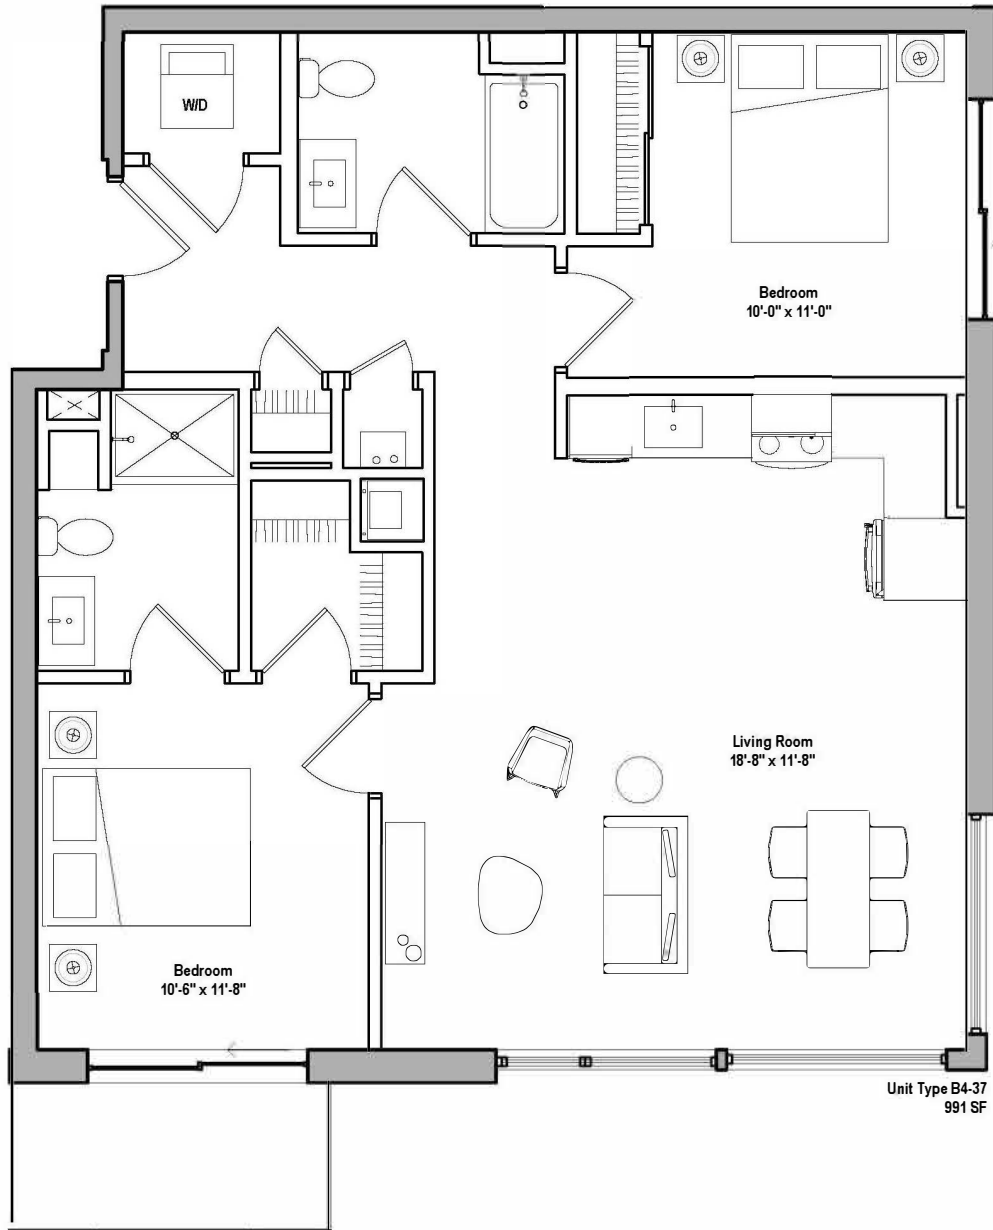

500

B4-37

2 BED / 2 BATH / 991 SQ. FT.

RENT

DEPOSIT

NOTES

Floor plans are artist's renderings. Actual product may vary in detail. Not all features available in every apartment.