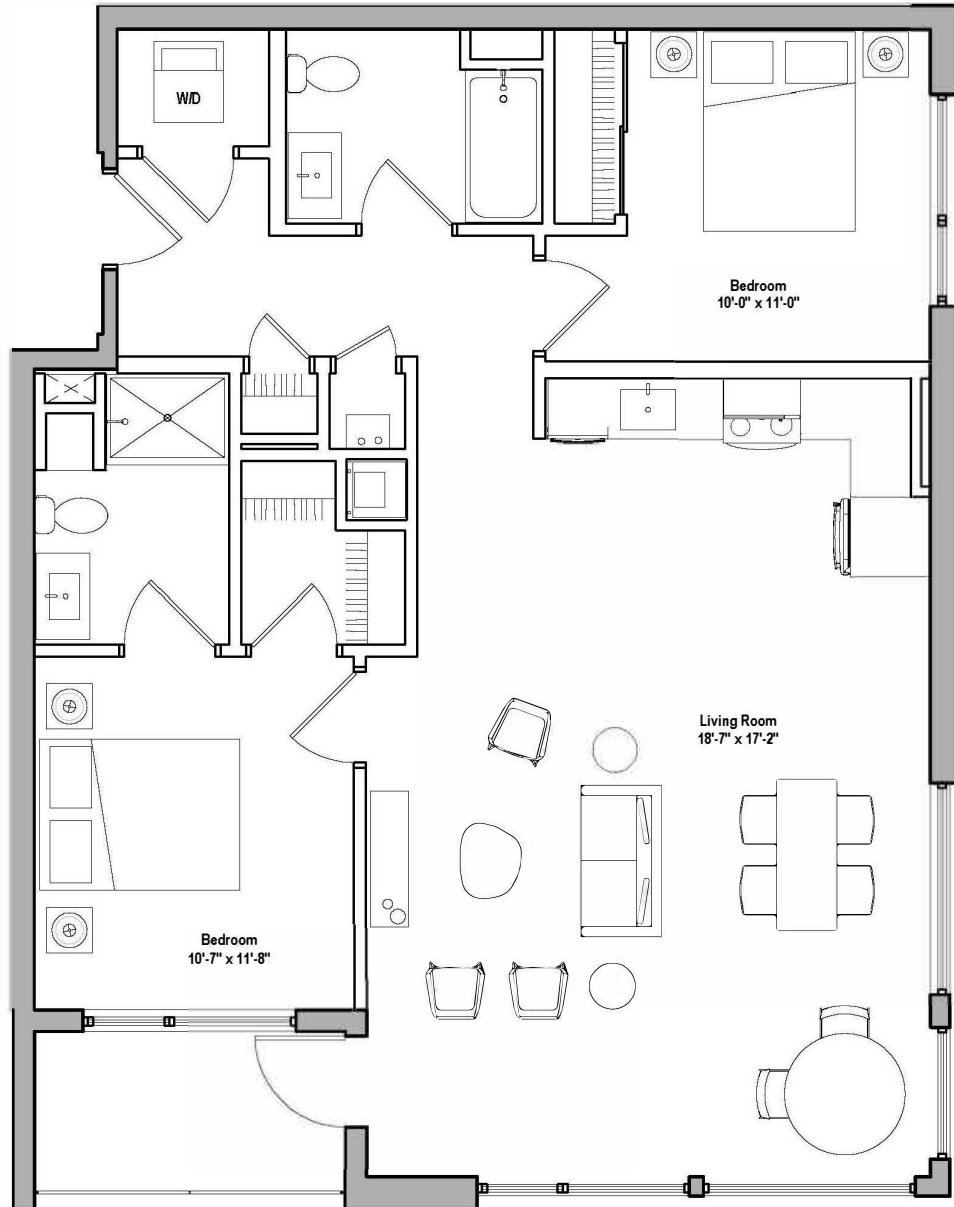

500

B4-37-B2

2 BED / 2 BATH / 1110 SQ. FT.

RENT

DEPOSIT

NOTES

Floor plans are artist's renderings. Actual product may vary in detail. Not all features available in every apartment.