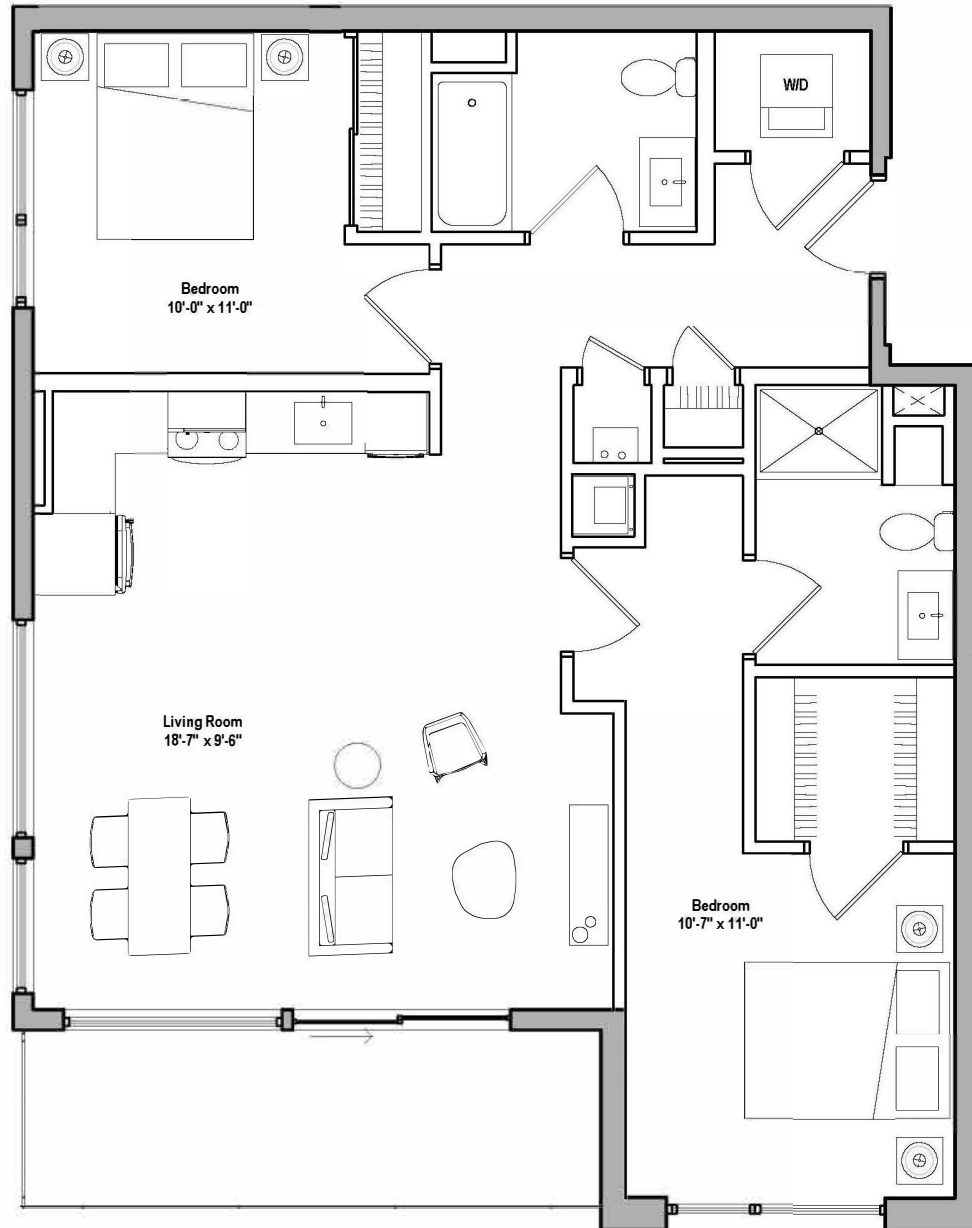

500

B4-B1

2 BED / 2 BATH / 1029 SQ. FT.

RENT

DEPOSIT

NOTES

Floor plans are artist's renderings. Actual product may vary in detail. Not all features available in every apartment.