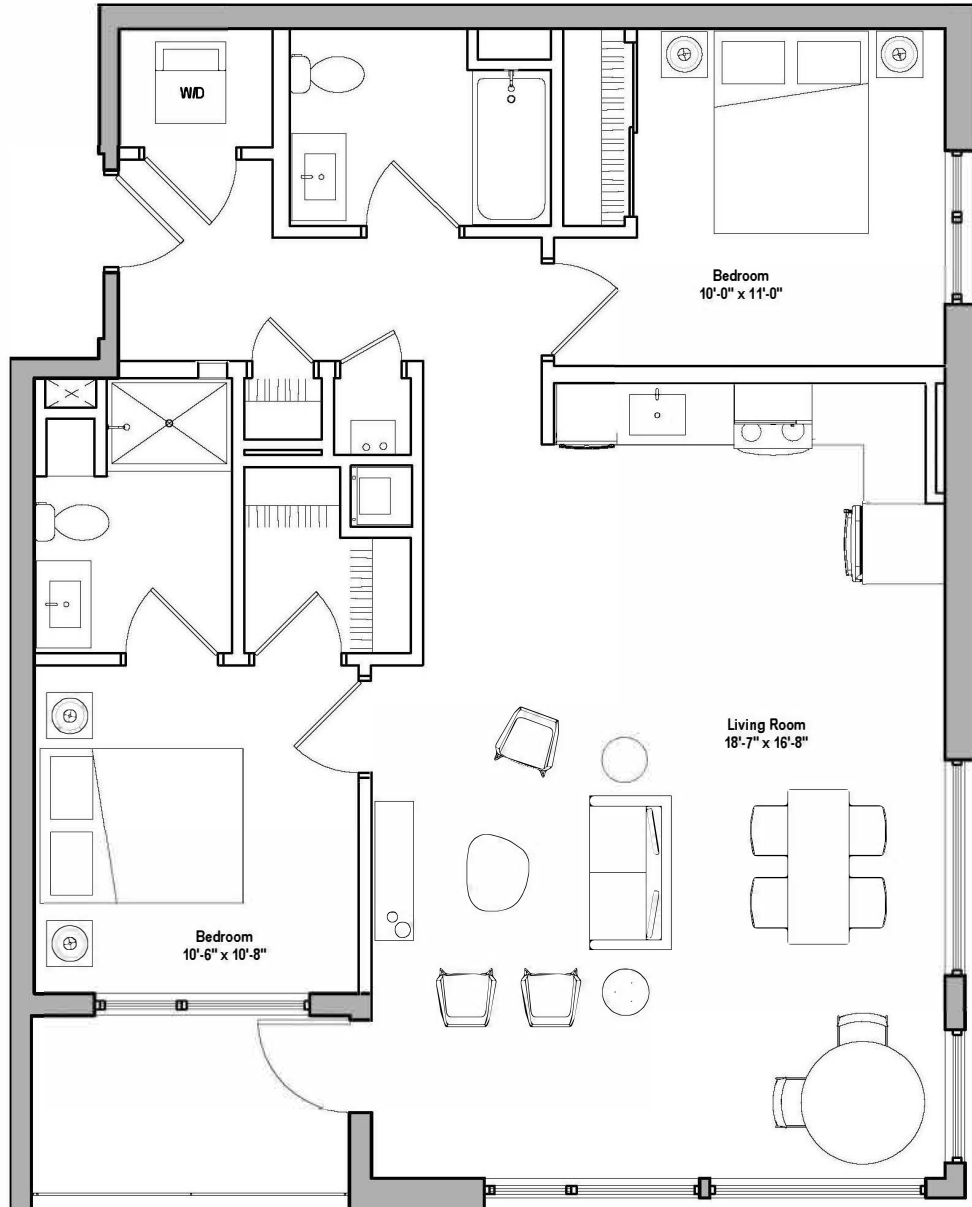

500

B4-B2

2 BED / 2 BATH / 1081 SQ. FT.

RENT

DEPOSIT

NOTES

Floor plans are artist's renderings. Actual product may vary in detail. Not all features available in every apartment.