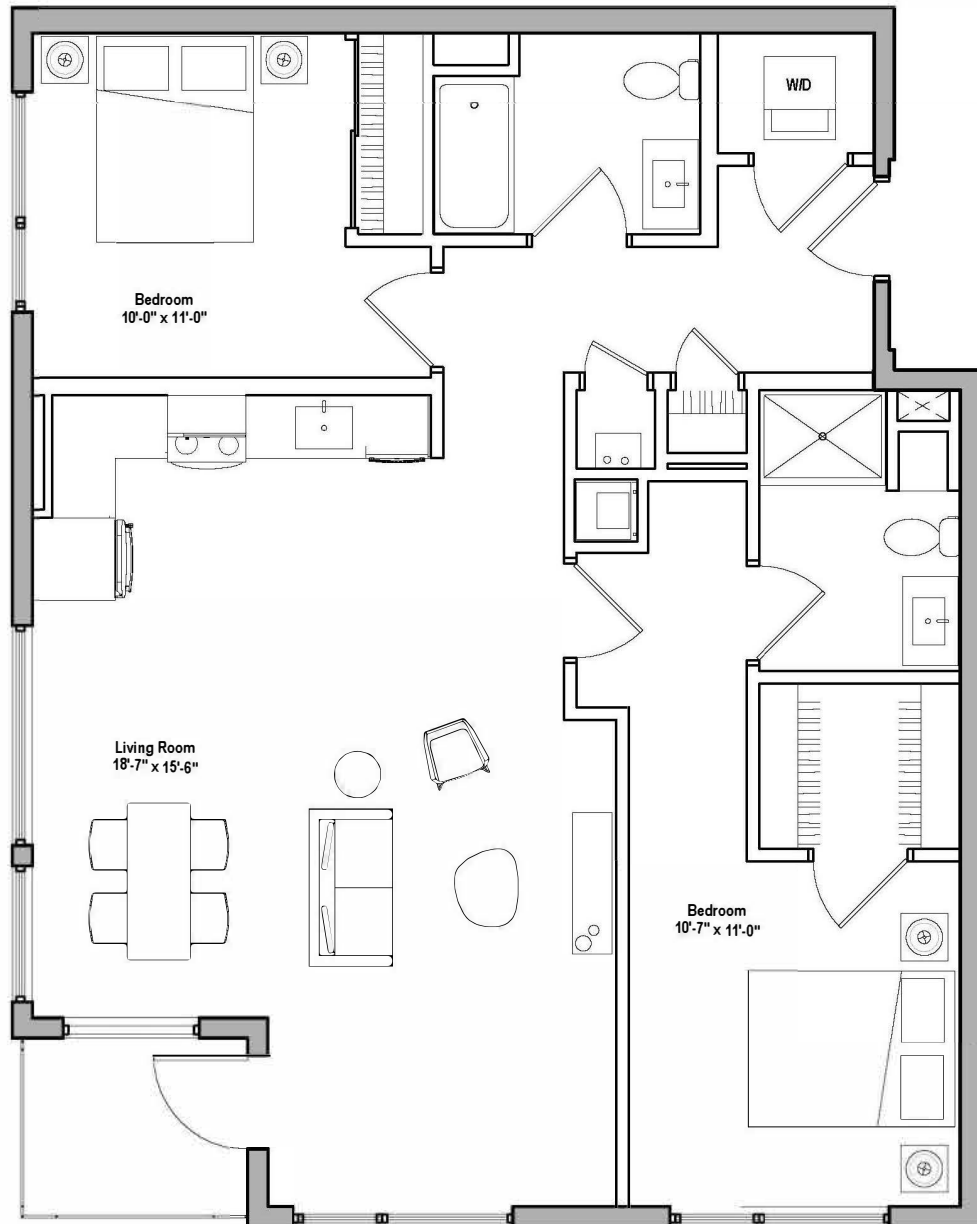

500

B4-B3

2 BED / 2 BATH / 1099 SQ. FT.

RENT

DEPOSIT

NOTES

Floor plans are artist's renderings. Actual product may vary in detail. Not all features available in every apartment.