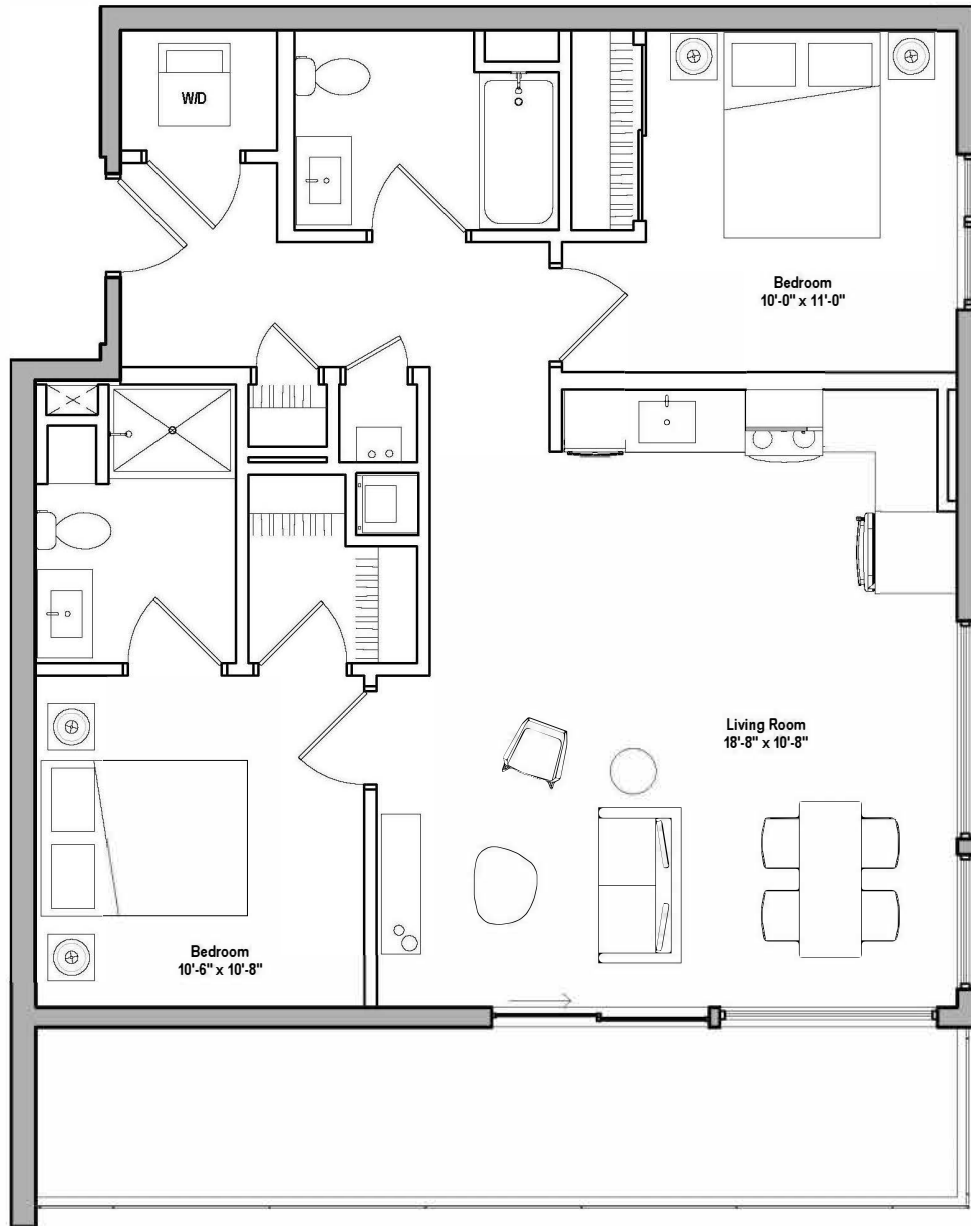

500

B4-B

2 BED / 2 BATH / 960 SQ. FT.

RENT

DEPOSIT

NOTES

Floor plans are artist's renderings. Actual product may vary in detail. Not all features available in every apartment.