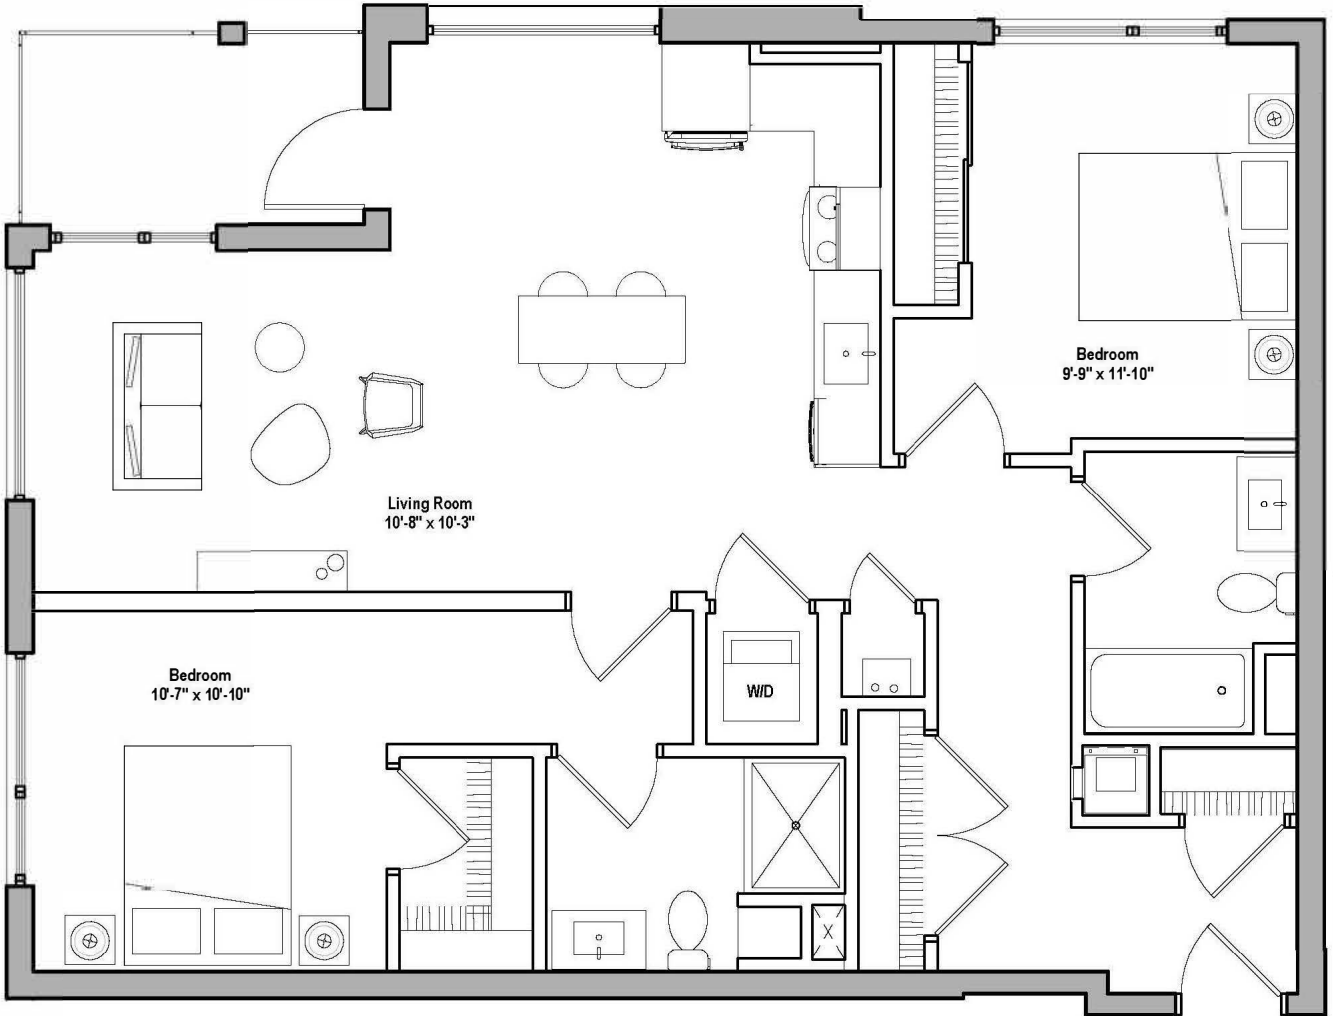

500

B5-BW

2 BED / 2 BATH / 1085 SQ. FT.

RENT

DEPOSIT

NOTES

Floor plans are artist's renderings. Actual product may vary in detail. Not all features available in every apartment.