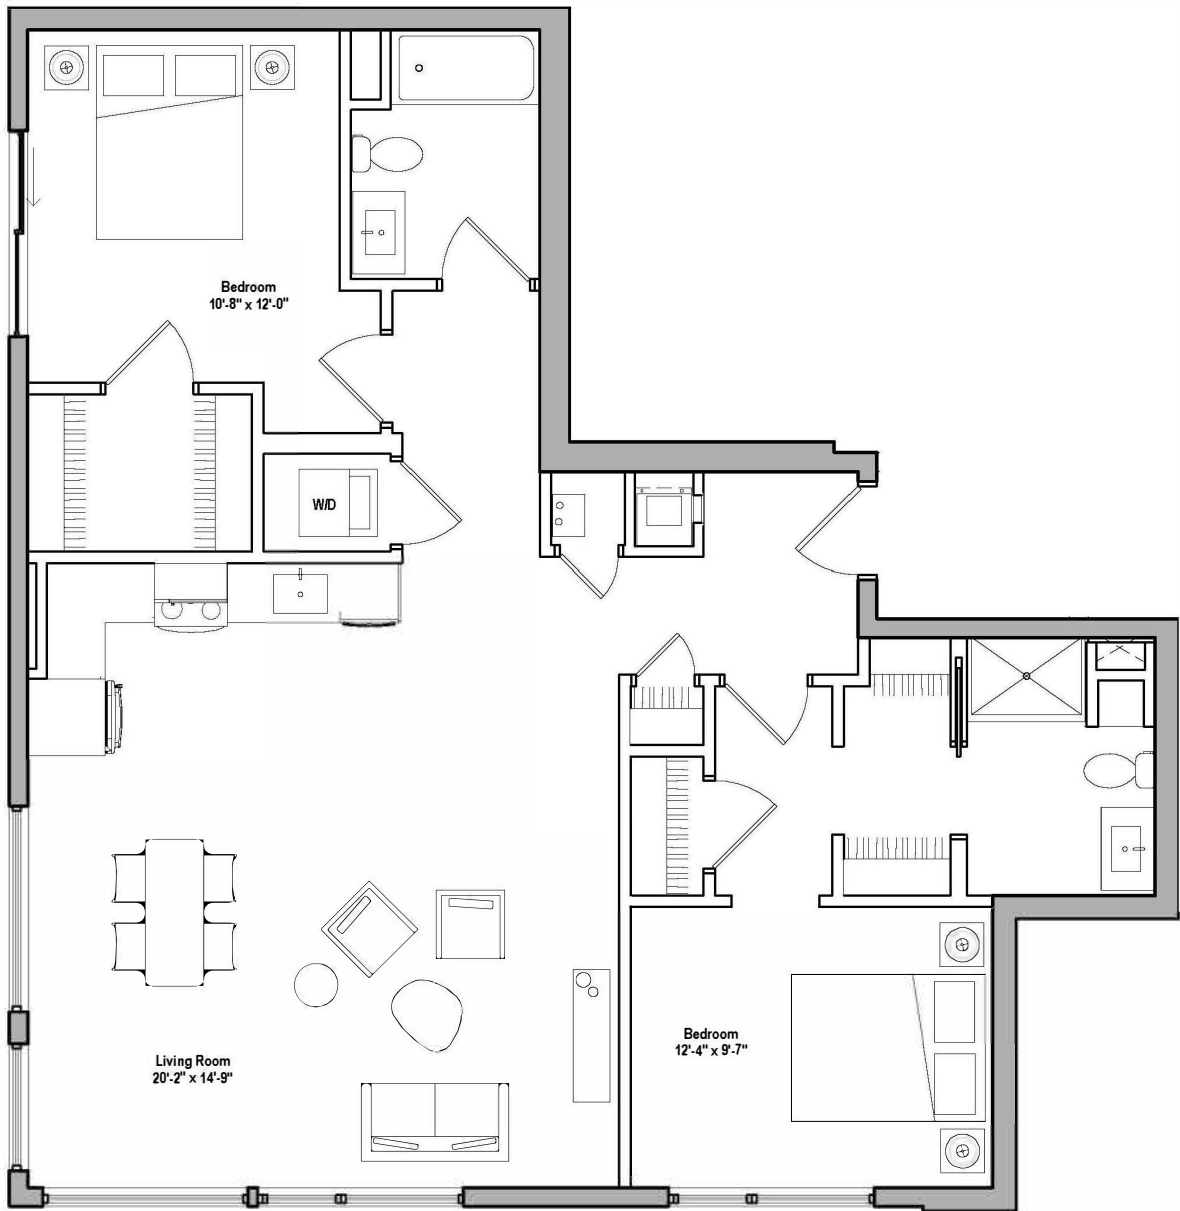

500

B6

2 BED / 2 BATH / 1166 SQ. FT.

RENT

DEPOSIT

NOTES

Floor plans are artist's renderings. Actual product may vary in detail. Not all features available in every apartment.