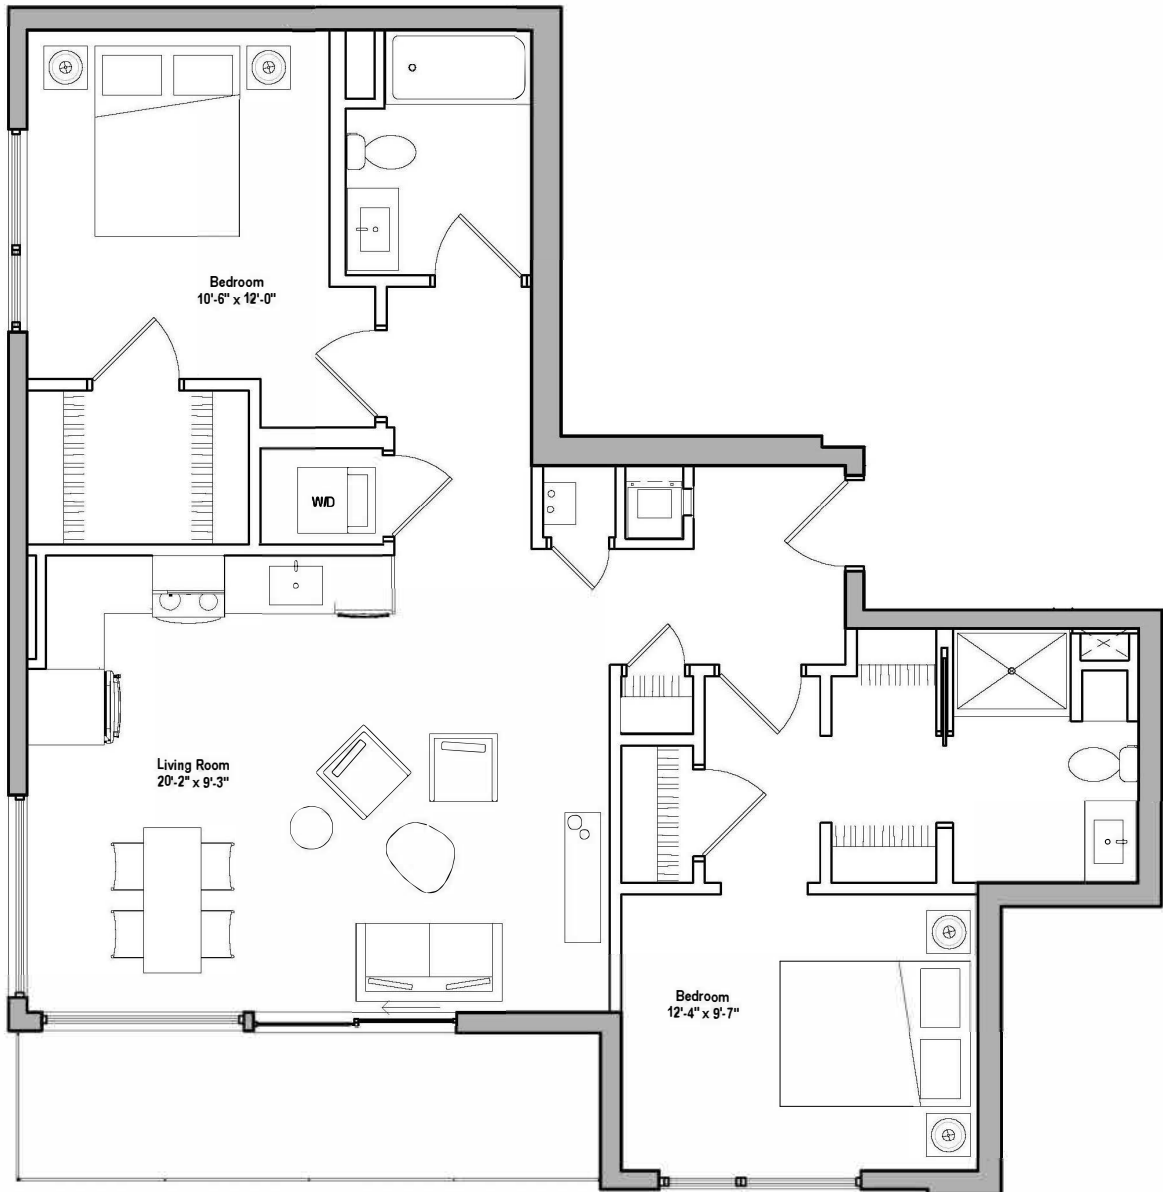

500

B6-B

2 BED / 2 BATH / 1053 SQ. FT.

RENT

DEPOSIT

NOTES

Floor plans are artist's renderings. Actual product may vary in detail. Not all features available in every apartment.