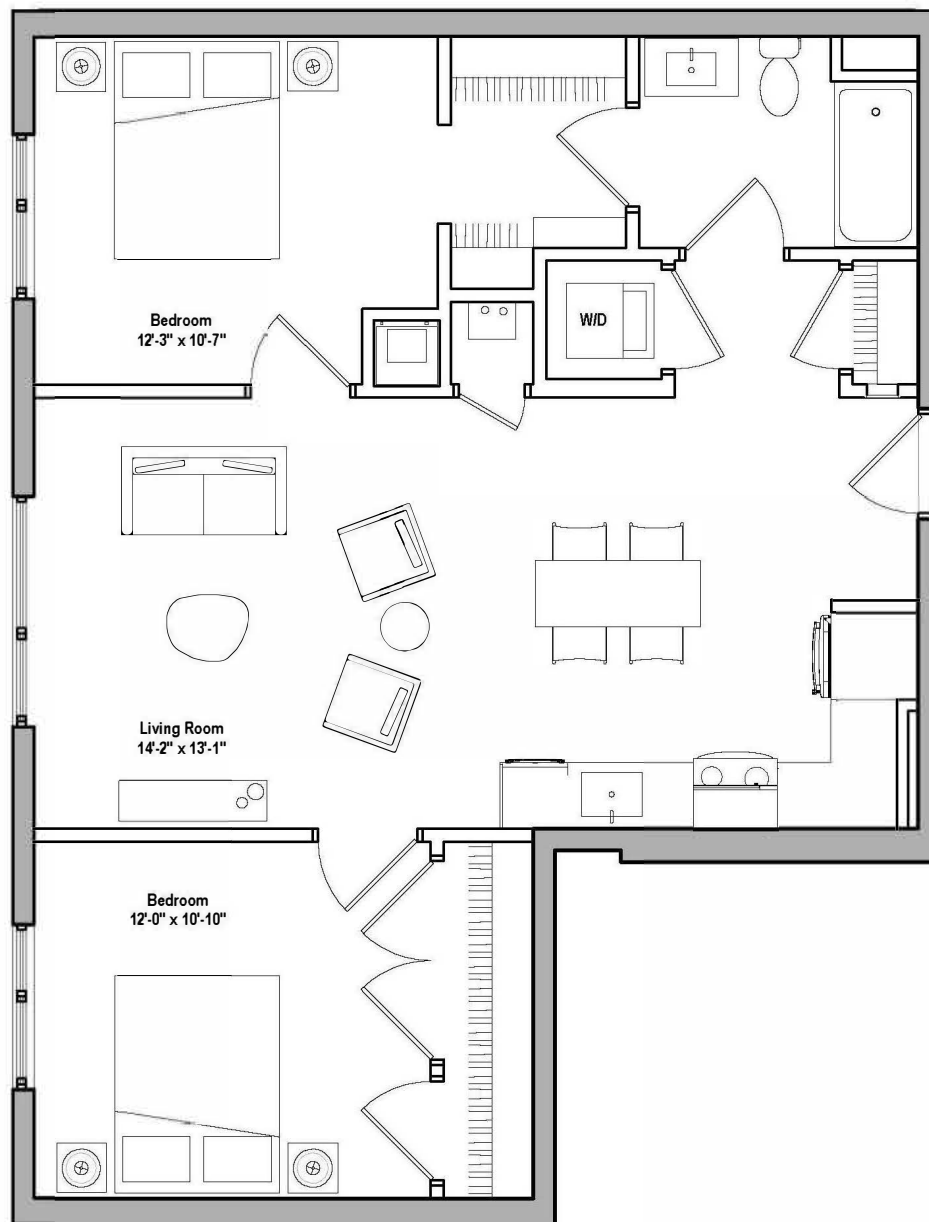

500

B7

2 BED / 1 BATH / 878 SQ. FT.

RENT

DEPOSIT

NOTES

Floor plans are artist's renderings. Actual product may vary in detail. Not all features available in every apartment.