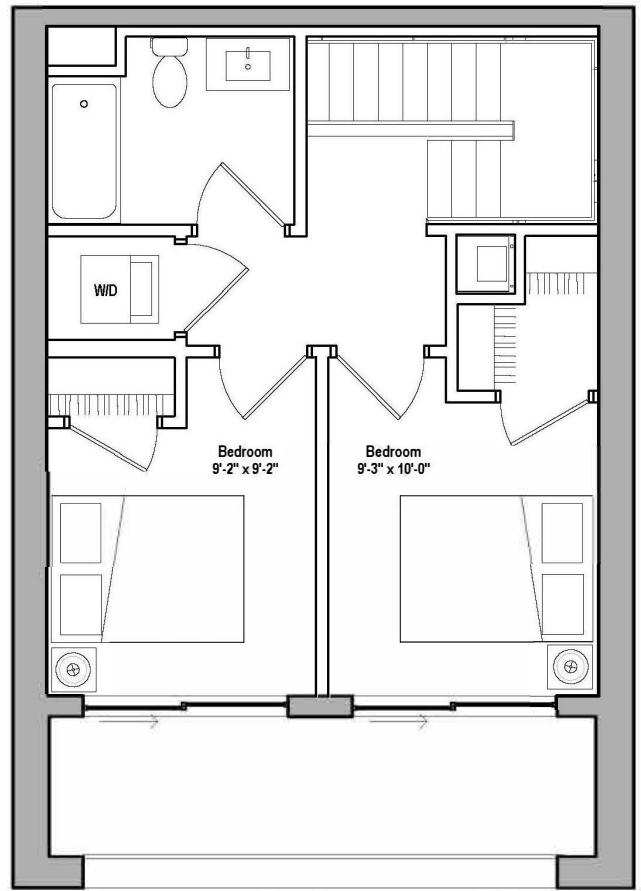

500

L2

2 BED LOFT / 1.5 BATH / 1031 SQ. FT.

Unit Type L2 - Lower Level

Unit Type L2 - Upper Level
1031 SF

RENT

DEPOSIT

NOTES

Floor plans are artist's renderings. Actual product may vary in detail. Not all features available in every apartment.