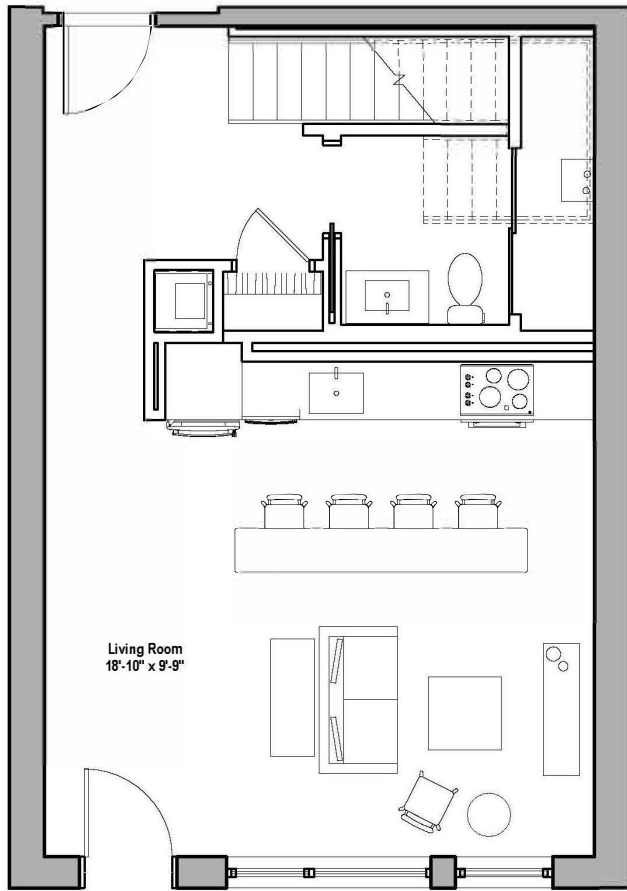

500

L2

2 BED LOFT / 1.5 BATH / 1031 SQ. FT.

Unit Type L2 - Lower Level

Unit Type L2 - Upper Level
1031 SF

RENT

DEPOSIT

NOTES

Floor plans are artist's renderings. Actual product may vary in detail. Not all features available in every apartment.