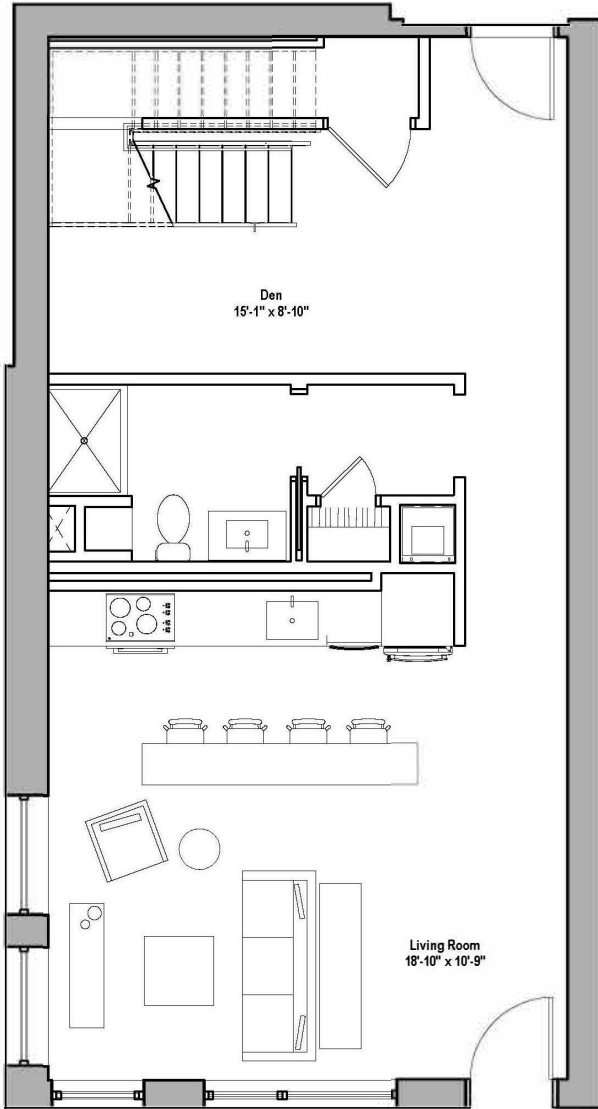

500

L3

2 BED LOFT / 1.5 BATH / 1410 SQ. FT.

Unit Type L3 - Lower Level

Unit Type L3 - Upper Level
1410 SF

RENT

DEPOSIT

NOTES

Floor plans are artist's renderings. Actual product may vary in detail. Not all features available in every apartment.