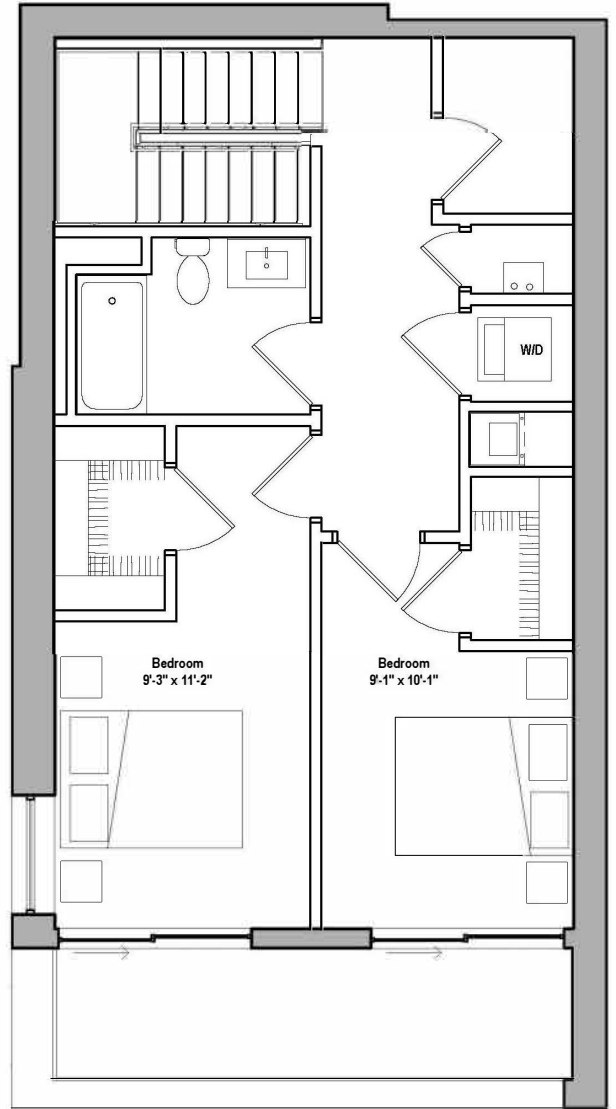

500

L3

2 BED LOFT / 1.5 BATH / 1410 SQ. FT.

Unit Type L3 - Lower Level

Unit Type L3 - Upper Level
1410 SF

RENT

DEPOSIT

NOTES

Floor plans are artist's renderings. Actual product may vary in detail. Not all features available in every apartment.