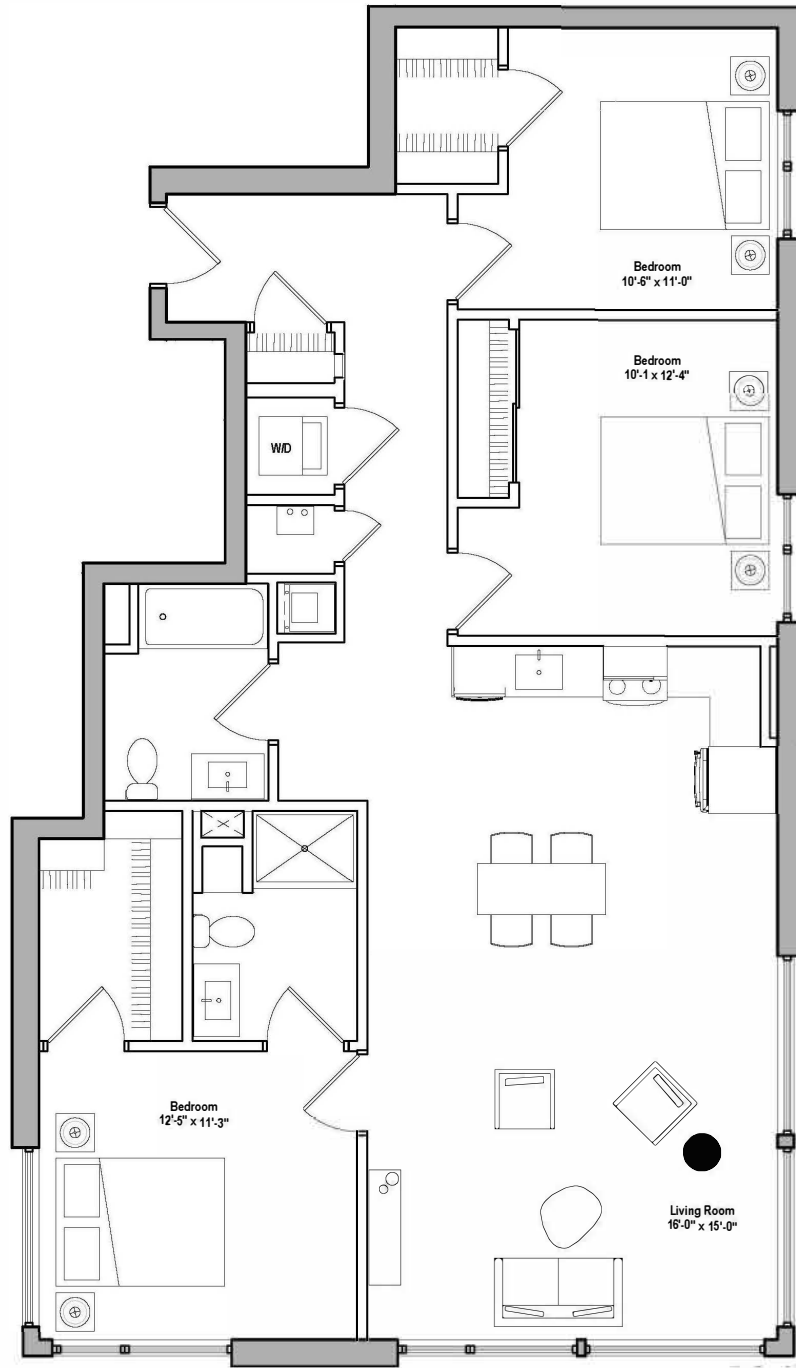

500

# C1

3 BED / 2 BATH / 1337 SQ. FT.

RENT

DEPOSIT

NOTES

Floor plans are artist's renderings. Actual product may vary in detail. Not all features available in every apartment.