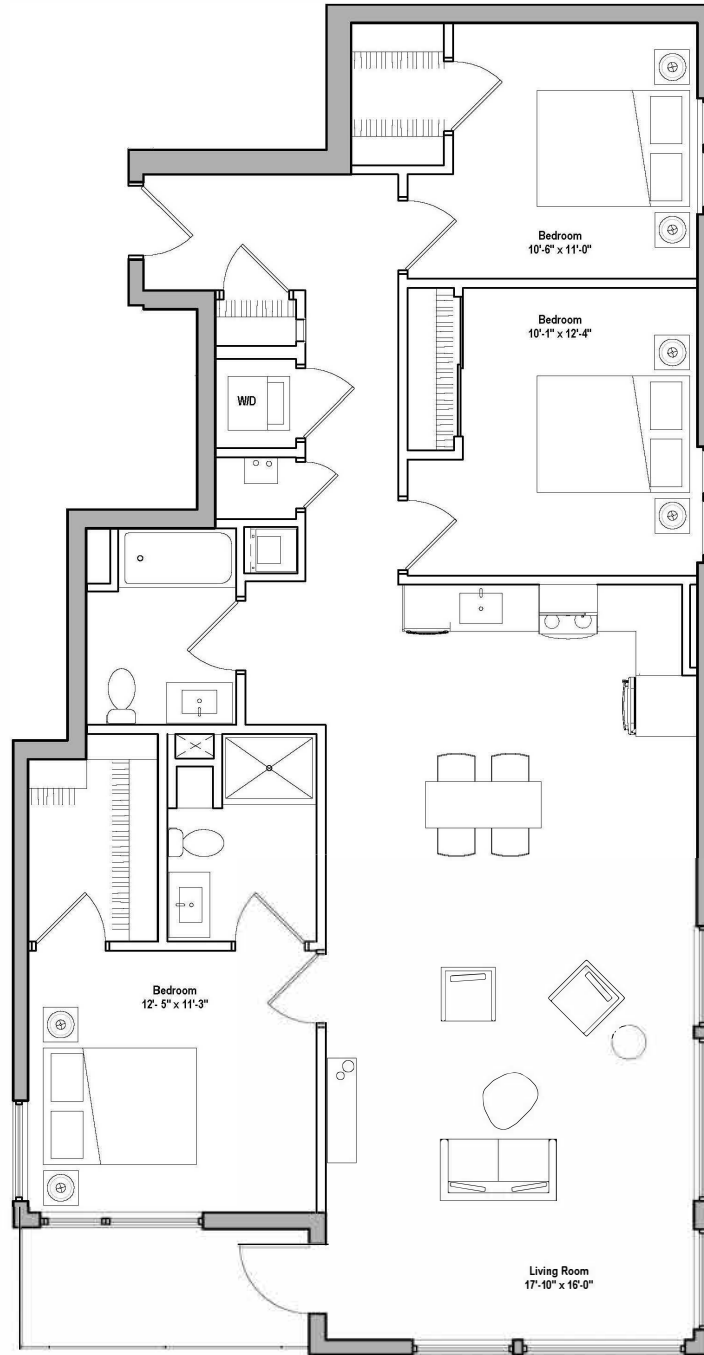

500

C1-B2

3 BED / 2 BATH / 1430 SQ. FT.

RENT

DEPOSIT

NOTES

Floor plans are artist's renderings. Actual product may vary in detail. Not all features available in every apartment.