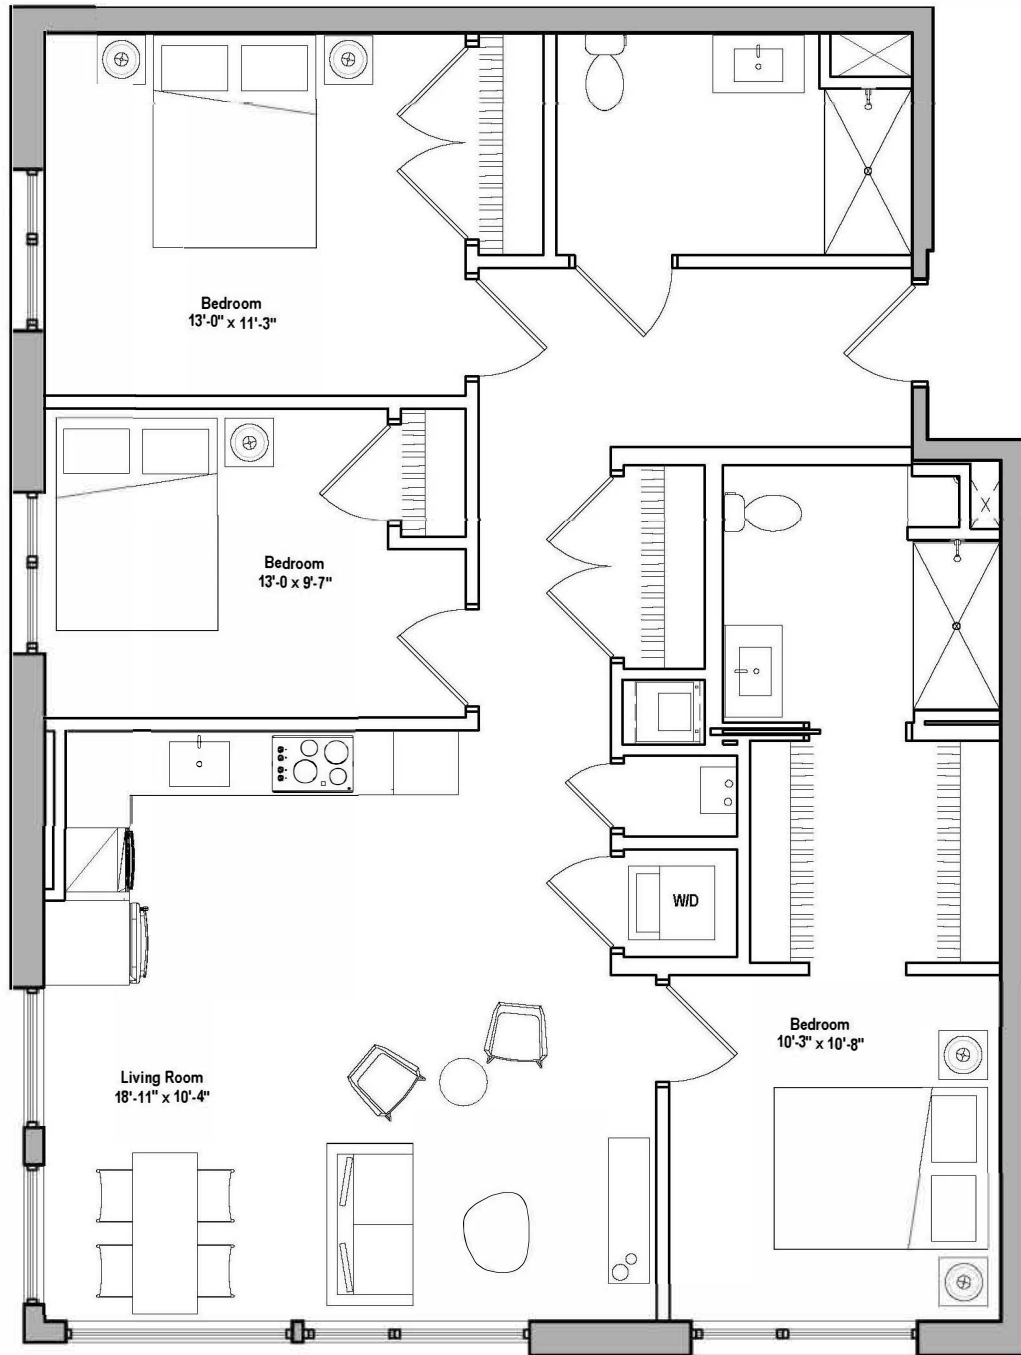

500

C2-G2

3 BED / 2 BATH / 1215 SQ. FT.

RENT

DEPOSIT

NOTES

Floor plans are artist's renderings. Actual product may vary in detail. Not all features available in every apartment.