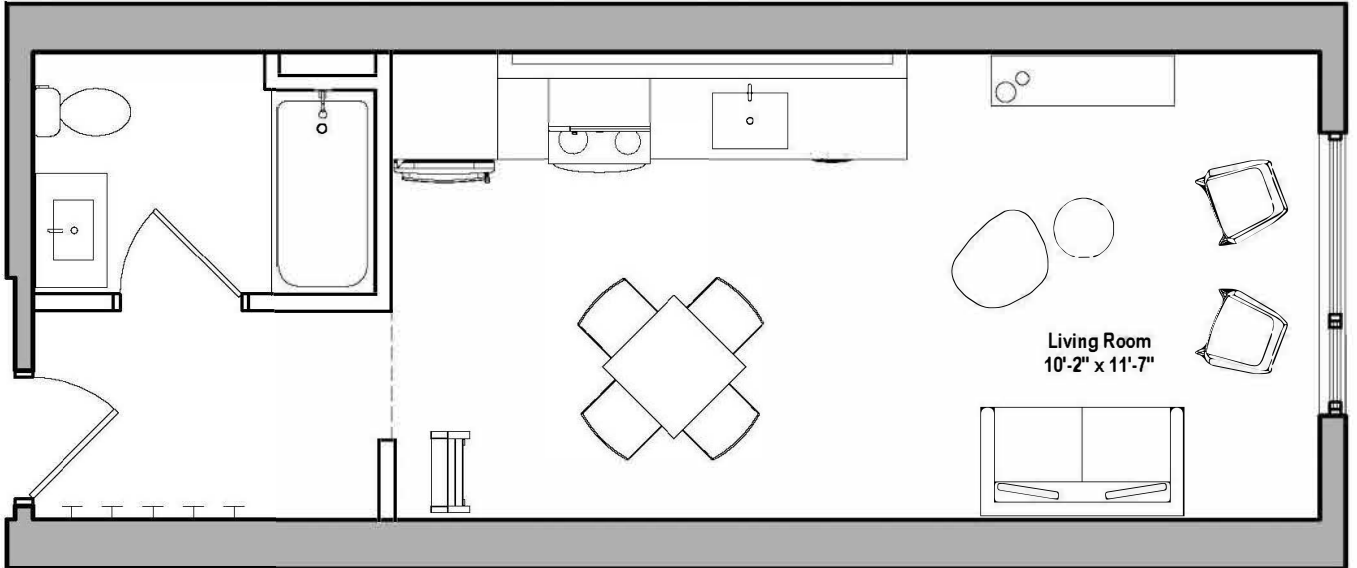

500

S1

1 BED LOFT / 1 BATH / 545 SQ. FT.

Unit Type S1 - Lower Level

Unit Type S1 - Upper Level
545 SF

RENT

DEPOSIT

NOTES

Floor plans are artist's renderings. Actual product may vary in detail. Not all features available in every apartment.