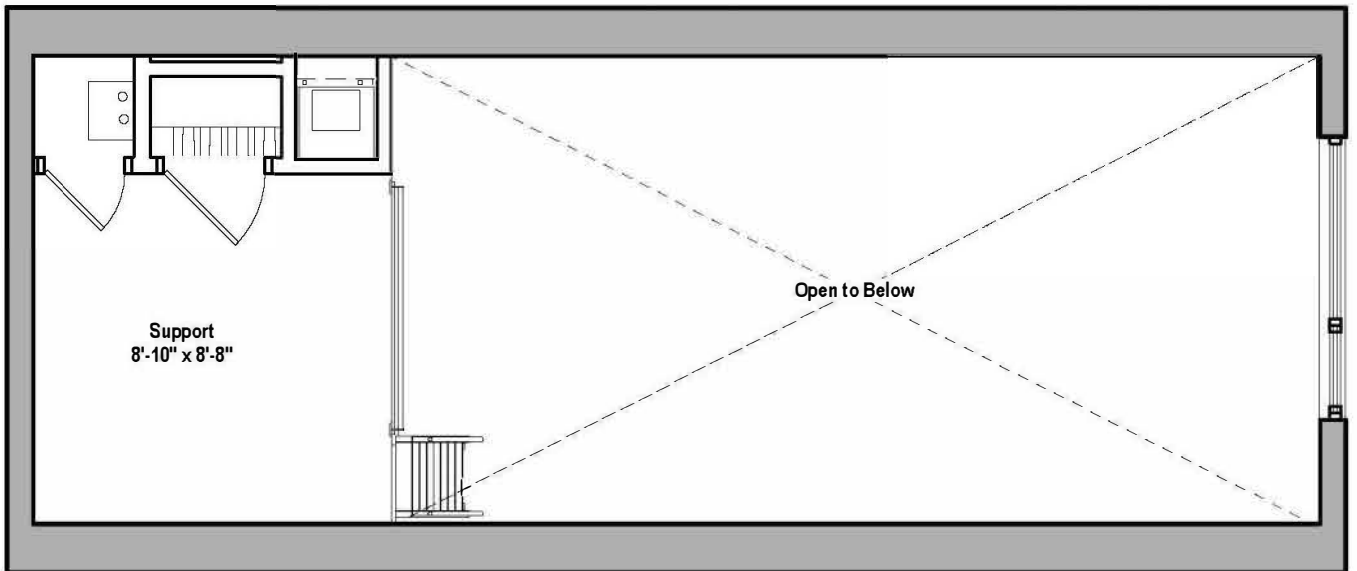

500

S1

1 BED LOFT / 1 BATH / 545 SQ. FT.

Unit Type S1 - Lower Level

Unit Type S1 - Upper Level
545 SF

RENT

DEPOSIT

NOTES

Floor plans are artist's renderings. Actual product may vary in detail. Not all features available in every apartment.