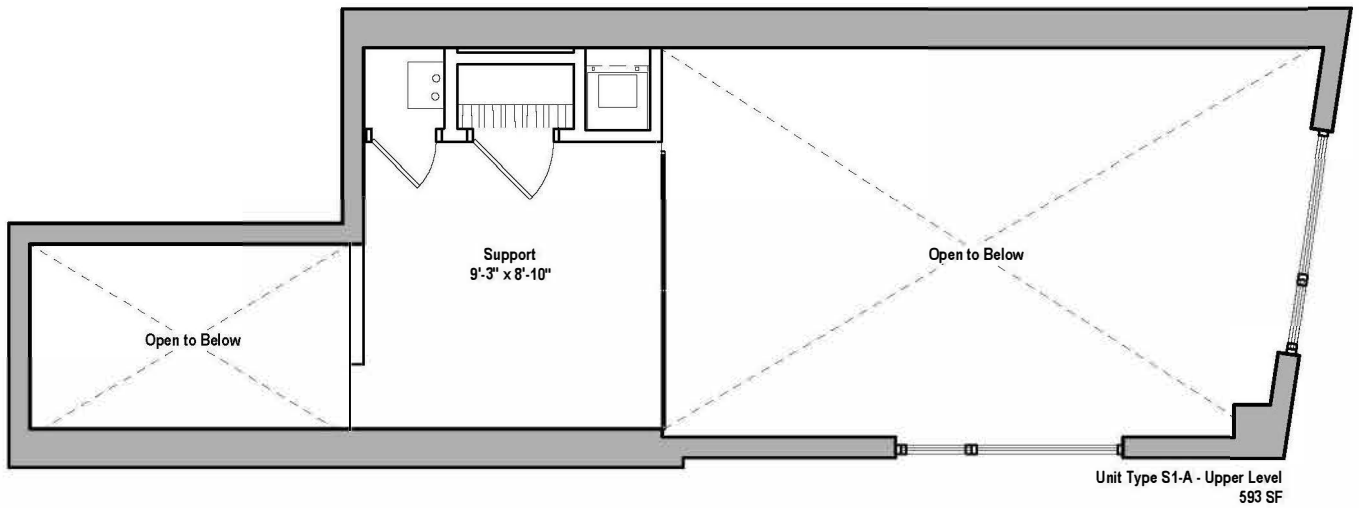

500

S1-A

1 BED LOFT / 1 BATH / 593 SQ. FT.

RENT

DEPOSIT

NOTES

Floor plans are artist's renderings. Actual product may vary in detail. Not all features available in every apartment.