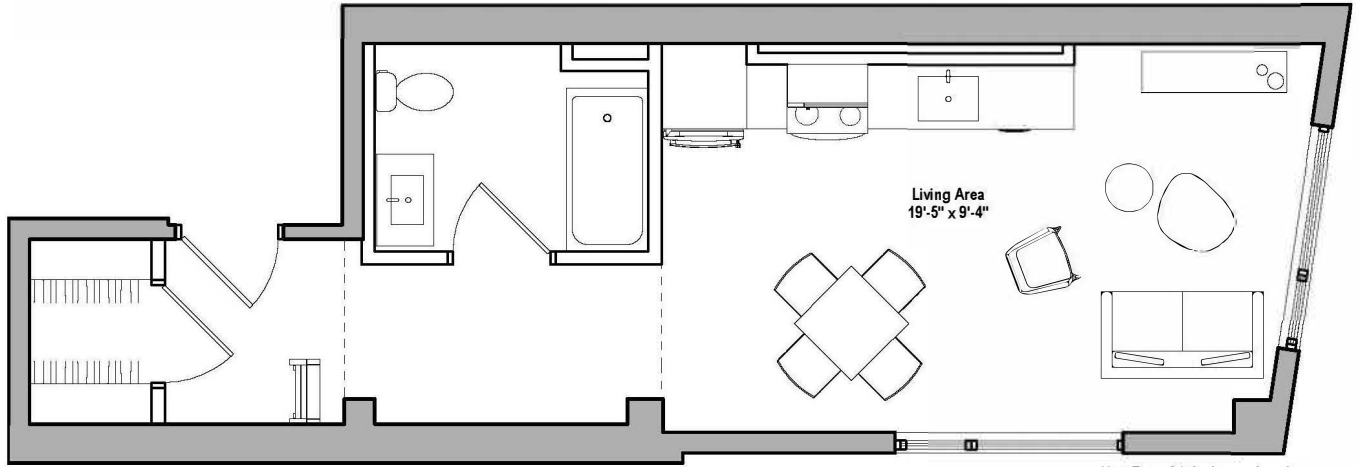

500

S1-A

1 BED LOFT / 1 BATH / 593 SQ. FT.

RENT

DEPOSIT

NOTES

Floor plans are artist's renderings. Actual product may vary in detail. Not all features available in every apartment.