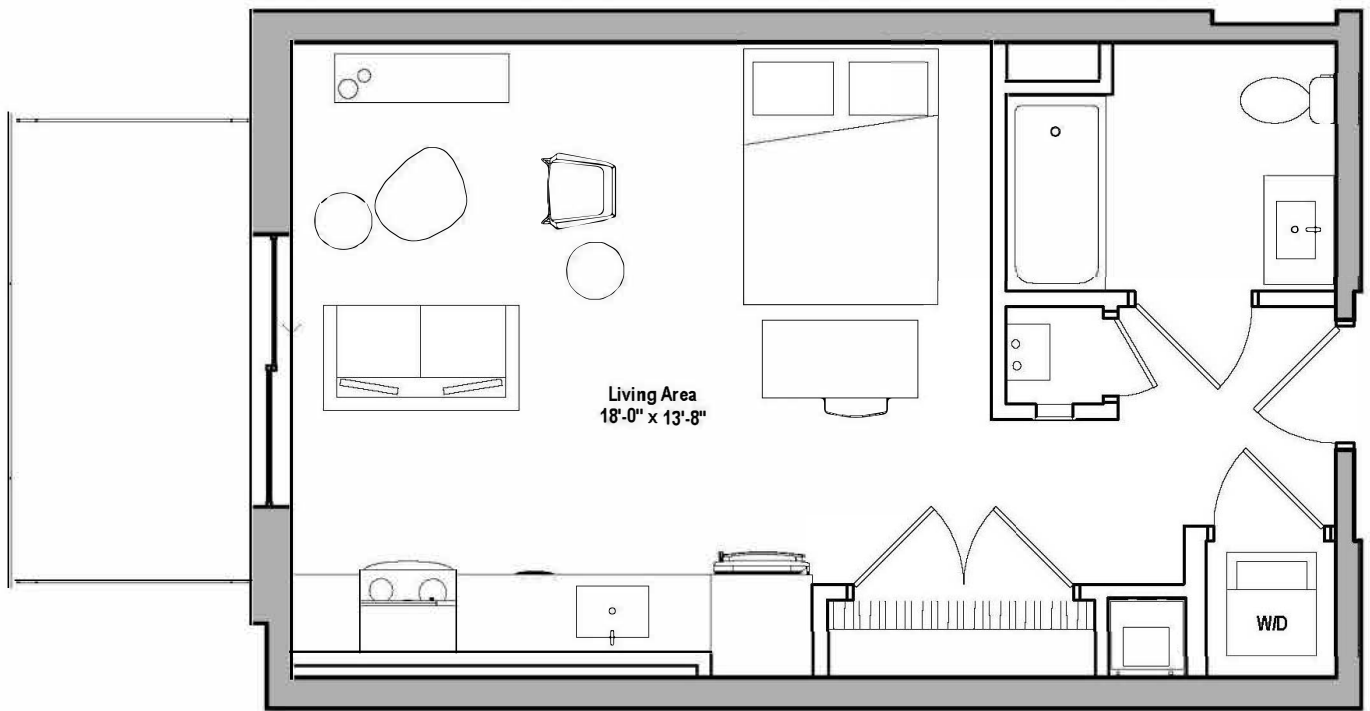

500

S2

0 BED / 1 BATH / 481 SQ. FT.

RENT

DEPOSIT

NOTES

Floor plans are artist's renderings. Actual product may vary in detail. Not all features available in every apartment.