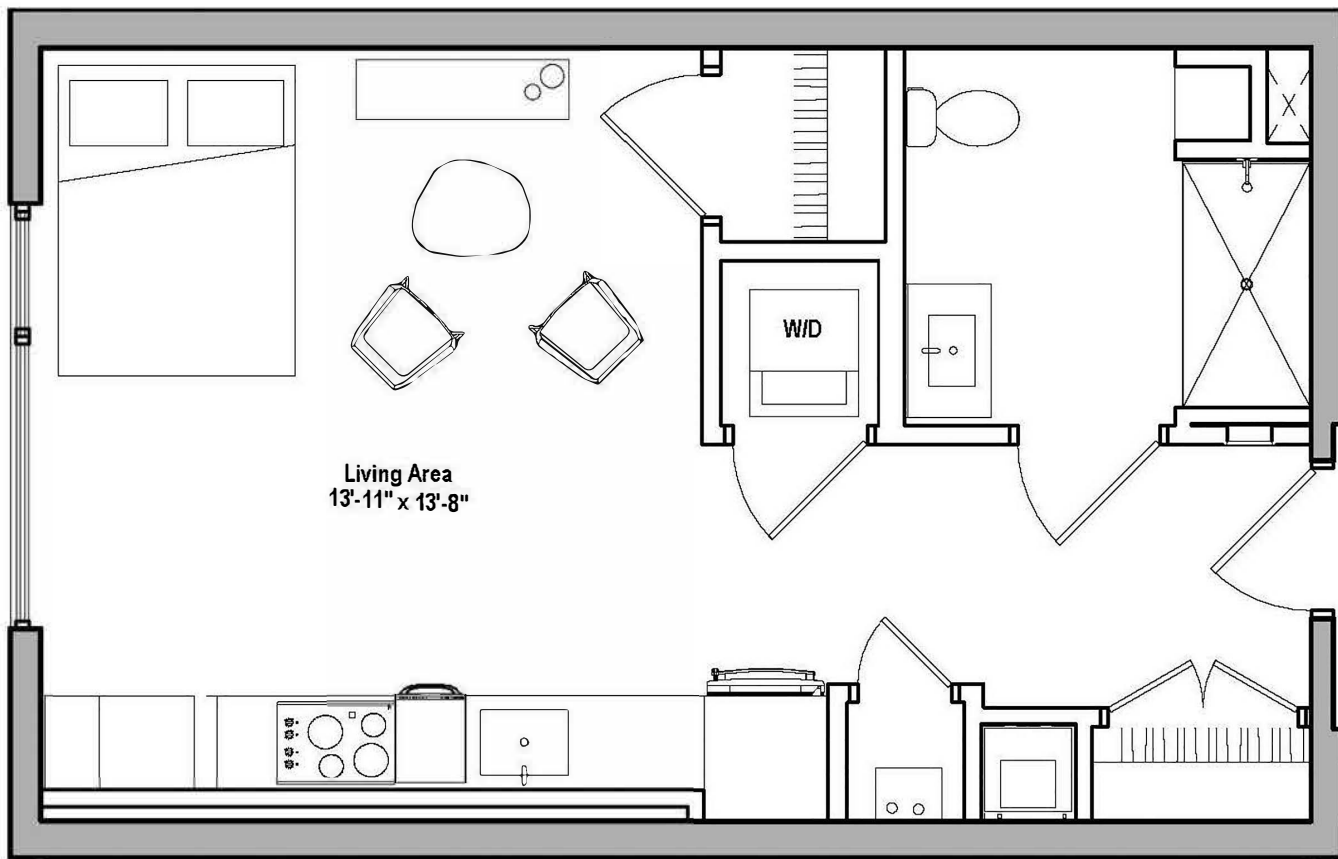

500

S2-G2

0 BED / 1 BATH / 481 SQ. FT.

RENT

DEPOSIT

NOTES

Floor plans are artist's renderings. Actual product may vary in detail. Not all features available in every apartment.