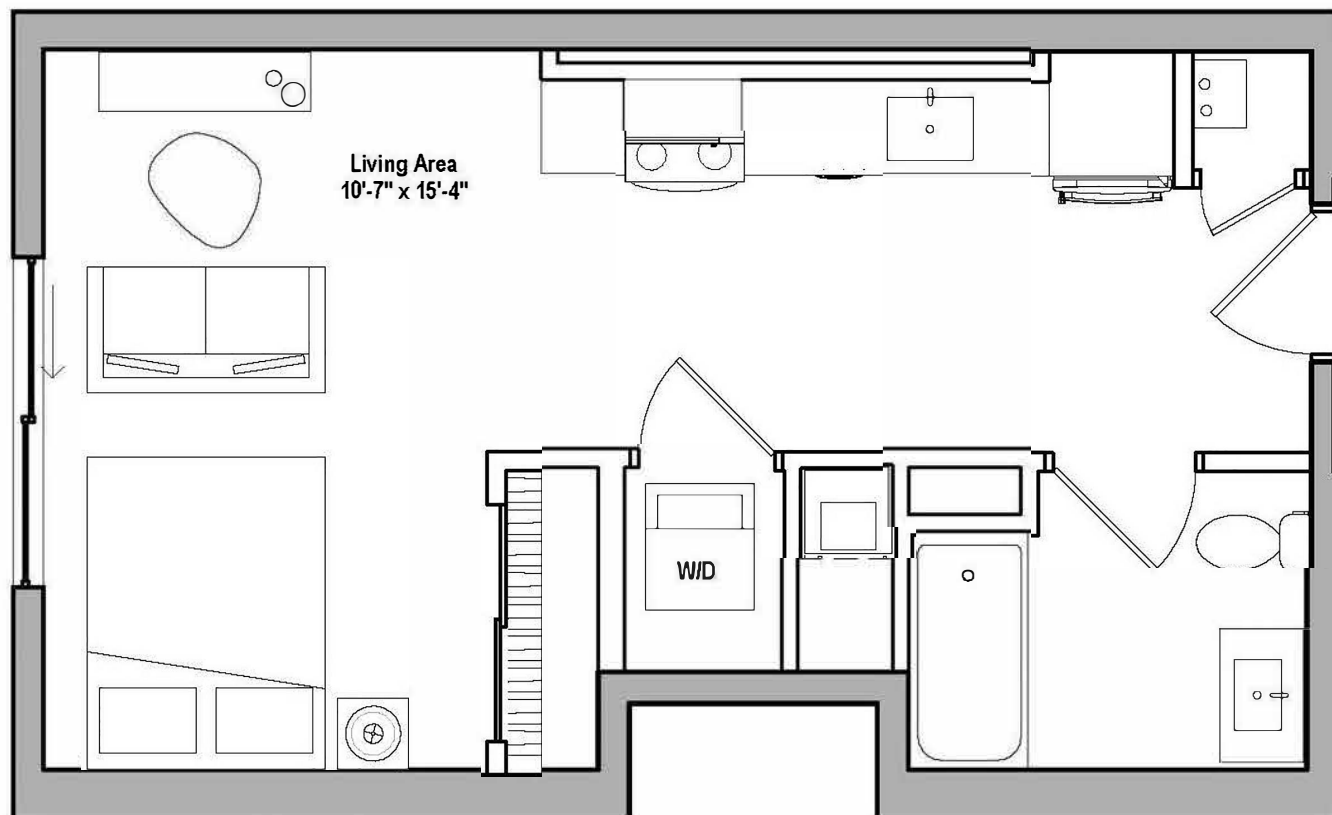

500

S4

0 BED / 1 BATH / 441 SQ. FT.

RENT

DEPOSIT

NOTES

Floor plans are artist's renderings. Actual product may vary in detail. Not all features available in every apartment.