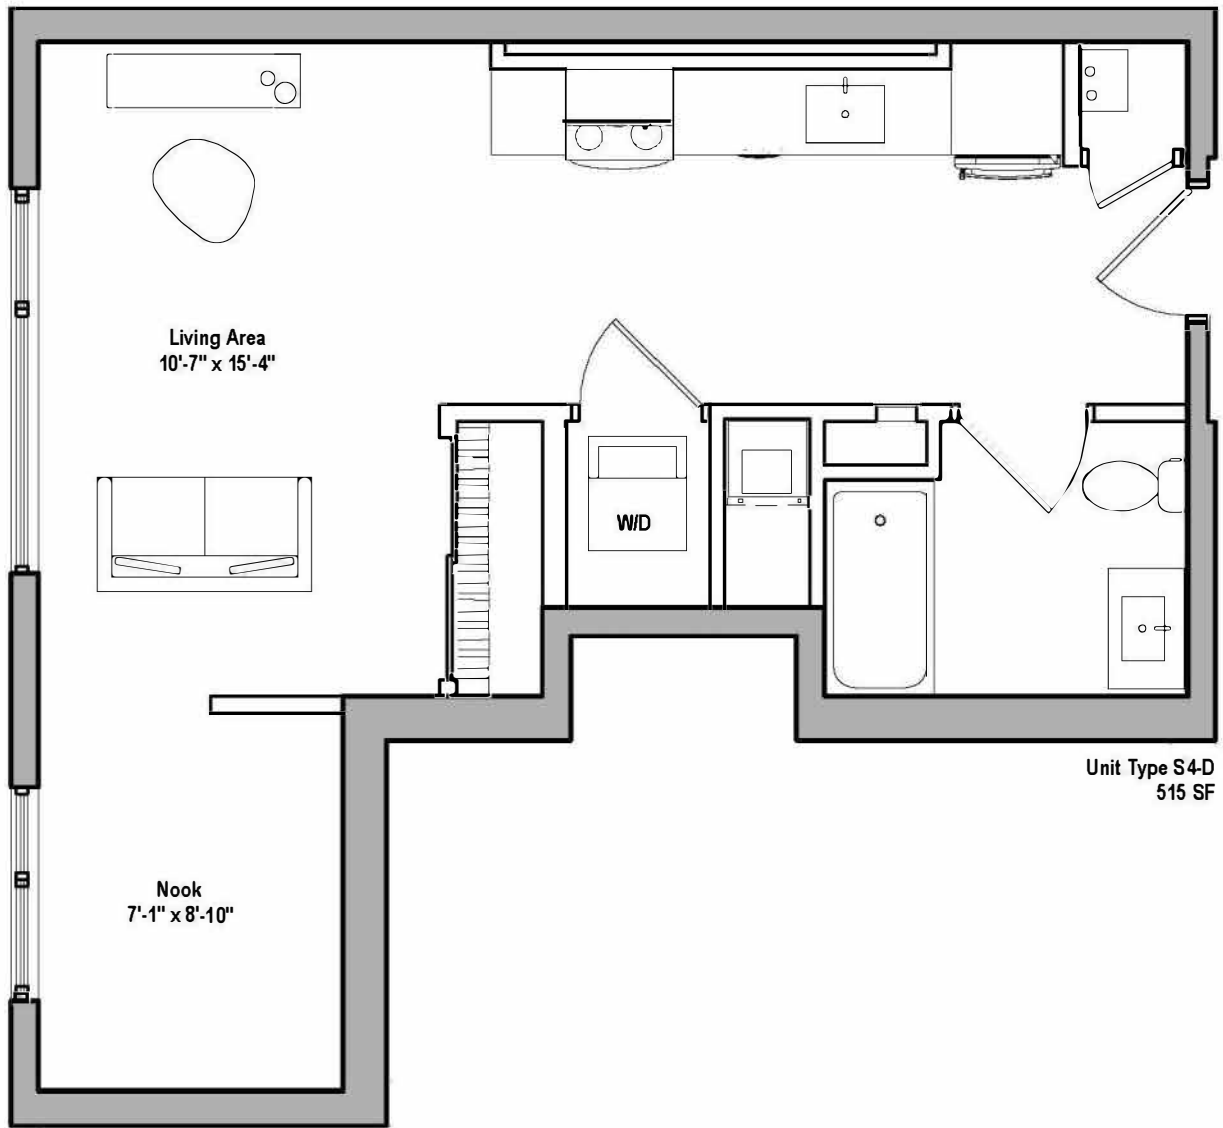

500

S4-D

0 BED / 1 BATH / 515 SQ. FT.

RENT

DEPOSIT

NOTES

Floor plans are artist's renderings. Actual product may vary in detail. Not all features available in every apartment.