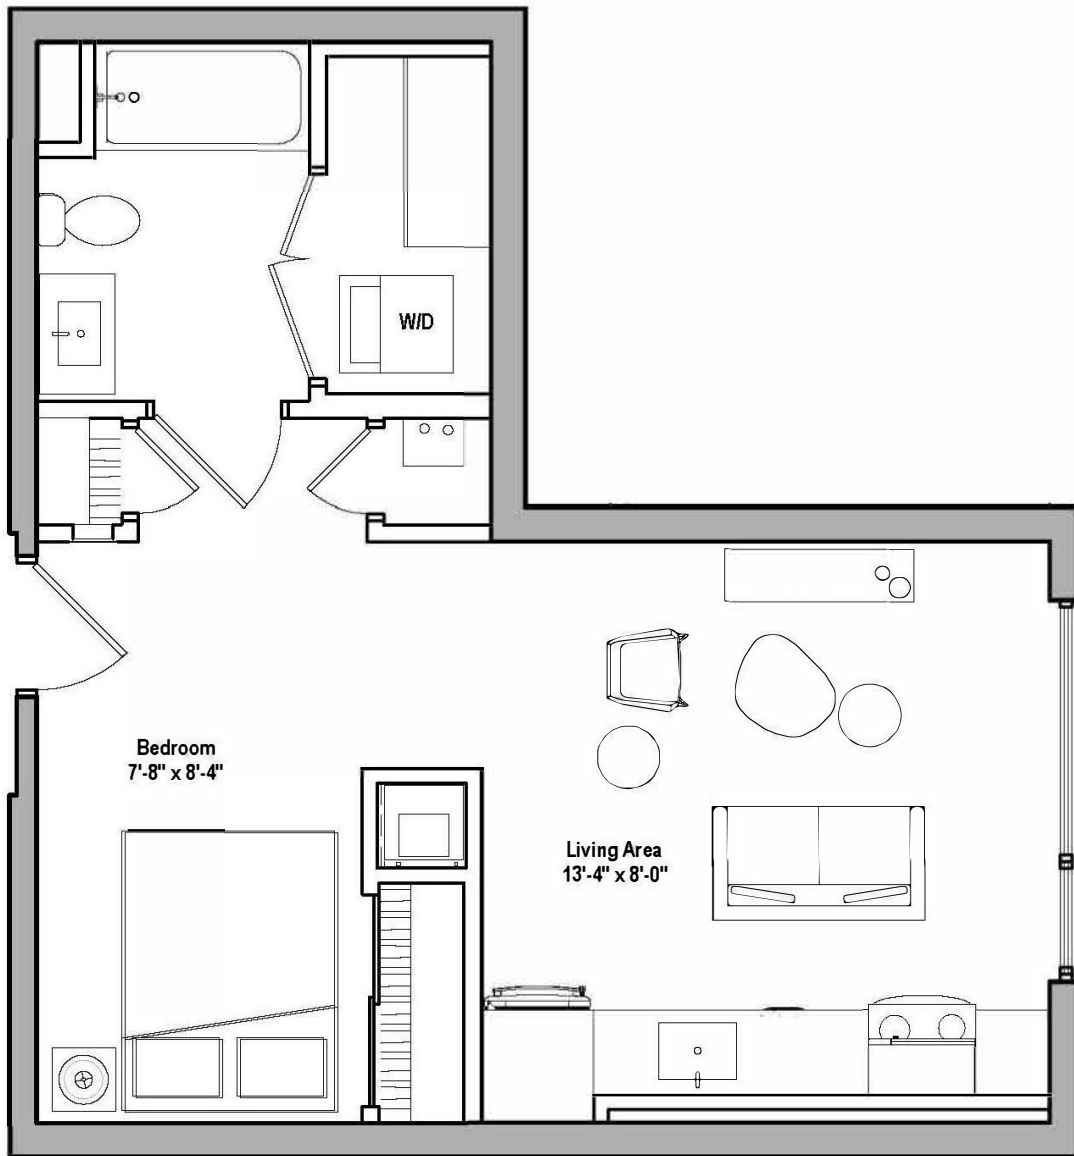

500

S5

0 BED / 1 BATH / 500 SQ. FT.

RENT

DEPOSIT

NOTES

Floor plans are artist's renderings. Actual product may vary in detail. Not all features available in every apartment.